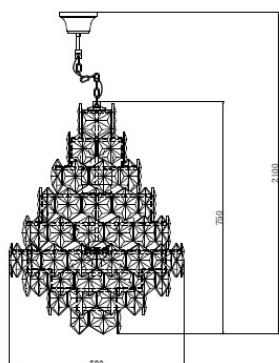

Product Specification: Monarque Grande taklampa svartkrom

2022-09-09

4200940-6513

BY
RYDÉNS
GNOSJÖ - SWEDEN
SINCE 1958

LED

Bulb included	No

Transformer

Transformer included	No

Technical properties

Socket 1	E14
Socket 1 Max Watt	40W
Socket 1 (V)	230V
Socket 1	11pcs
Recommended bulb socket 1	LED filament classic
Bulb included	No
Indoor/Outdoor	Indoor
Protection class	I
Installation method	Ceiling hook
Material	Metal

Dimmer

Dimmer included	No

Cable/Connection

Type of cable	Flat plastic
Cable length (cm)	1.2m

byrydens.com
info@byrydens.se

AB Rydén i Gnosjö
Box138, SE-33523 Gnosjö, Sweden
Phone +46 (0) 370 33 30 40
info@byrydens.se
www.byrydens.com