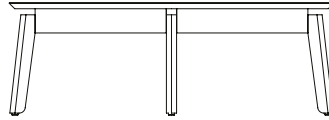

*Area is a series of smaller tables that complement Fogia's other products well. The top appears to hover just above the legs which gives a lighter impression. The construction is honest and straightforward, with an artisan spirit. This speaks of classic design tradition with simple and clean Scandinavian lines.*

## MATERIAL

<b>Toppskiva</b>	<b>Fanerad ask alt. ek</b>
<b>Ben</b>	<b>Massiv ask alt. ek</b>

Tabletop	Veneered ash alt. oak
Legs	Solid ash alt. oak

SOFFBORD AREA WIDE LOW

COFFEE TABLE

MÅTT/MEASURES

Diameter 80 cm

Höjd/height 28 cm

SOFFBORD AREA WIDE TALL

COFFEE TABLE

MÅTT/MEASURES

Diameter 80 cm

Höjd/height 39 cm

LAMPBORD AREA

LAMP TABLE

MÅTT/MEASURES

Diameter 45 cm

Höjd/height 42 cm

TILLVAL

OPTIONS

BORD FINNS ATT TILLGÅ I FOGIAS STANDARDBETSER

TABLES ARE AVAILABLE IN FOGIAS STANDARD PREPARATION OF SURFACES