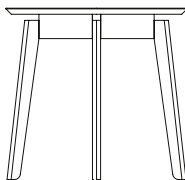

*Area is a series of smaller tables that complement Fogia's other products well. The top appears to hover just above the legs which gives a lighter impression. The construction is honest and straightforward, with an artisan spirit. This speaks of classic design tradition with simple and clean Scandinavian lines.*

## MATERIAL

<b>Toppskiva</b>	<b>Fanerad ask alt. ek</b>
<b>Ben</b>	<b>Massiv ask alt. ek</b>

Tabletop	Veneered ash alt. oak
Legs	Solid ash alt. oak

SOFFBORD AREA WIDE LOW

COFFEE TABLE

MÅTT/MEASURES

Diameter 80 cm

Höjd/height 28 cm

SOFFBORD AREA WIDE TALL

COFFEE TABLE

MÅTT/MEASURES

Diameter 80 cm

Höjd/height 39 cm

LAMPBORD AREA

LAMP TABLE

MÅTT/MEASURES

Diameter 45 cm

Höjd/height 42 cm

TILLVAL

OPTIONS

BORD FINNS ATT TILLGÅ I FOGIAS STANDARDBETSER

TABLES ARE AVAILABLE IN FOGIAS STANDARD PREPARATION OF SURFACES