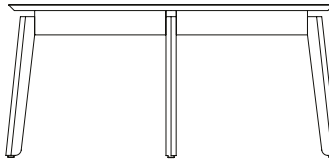

*Area is a series of smaller tables that complement Fogia's other products well. The top appears to hover just above the legs which gives a lighter impression. The construction is honest and straightforward, with an artisan spirit. This speaks of classic design tradition with simple and clean Scandinavian lines.*

## MATERIAL

<b>Toppskiva</b>	<b>Fanerad ask alt. ek</b>
<b>Ben</b>	<b>Massiv ask alt. ek</b>

Tabletop	Veneered ash alt. oak
Legs	Solid ash alt. oak

SOFFBORD AREA WIDE LOW

COFFEE TABLE

MÅTT/MEASURES

Diameter 80 cm

Höjd/height 28 cm

SOFFBORD AREA WIDE TALL

COFFEE TABLE

MÅTT/MEASURES

Diameter 80 cm

Höjd/height 39 cm

LAMPBORD AREA

LAMP TABLE

MÅTT/MEASURES

Diameter 45 cm

Höjd/height 42 cm

TILLVAL

OPTIONS

BORD FINNS ATT TILLGÅ I FOGIAS STANDARDBETSER

TABLES ARE AVAILABLE IN FOGIAS STANDARD PREPARATION OF SURFACES