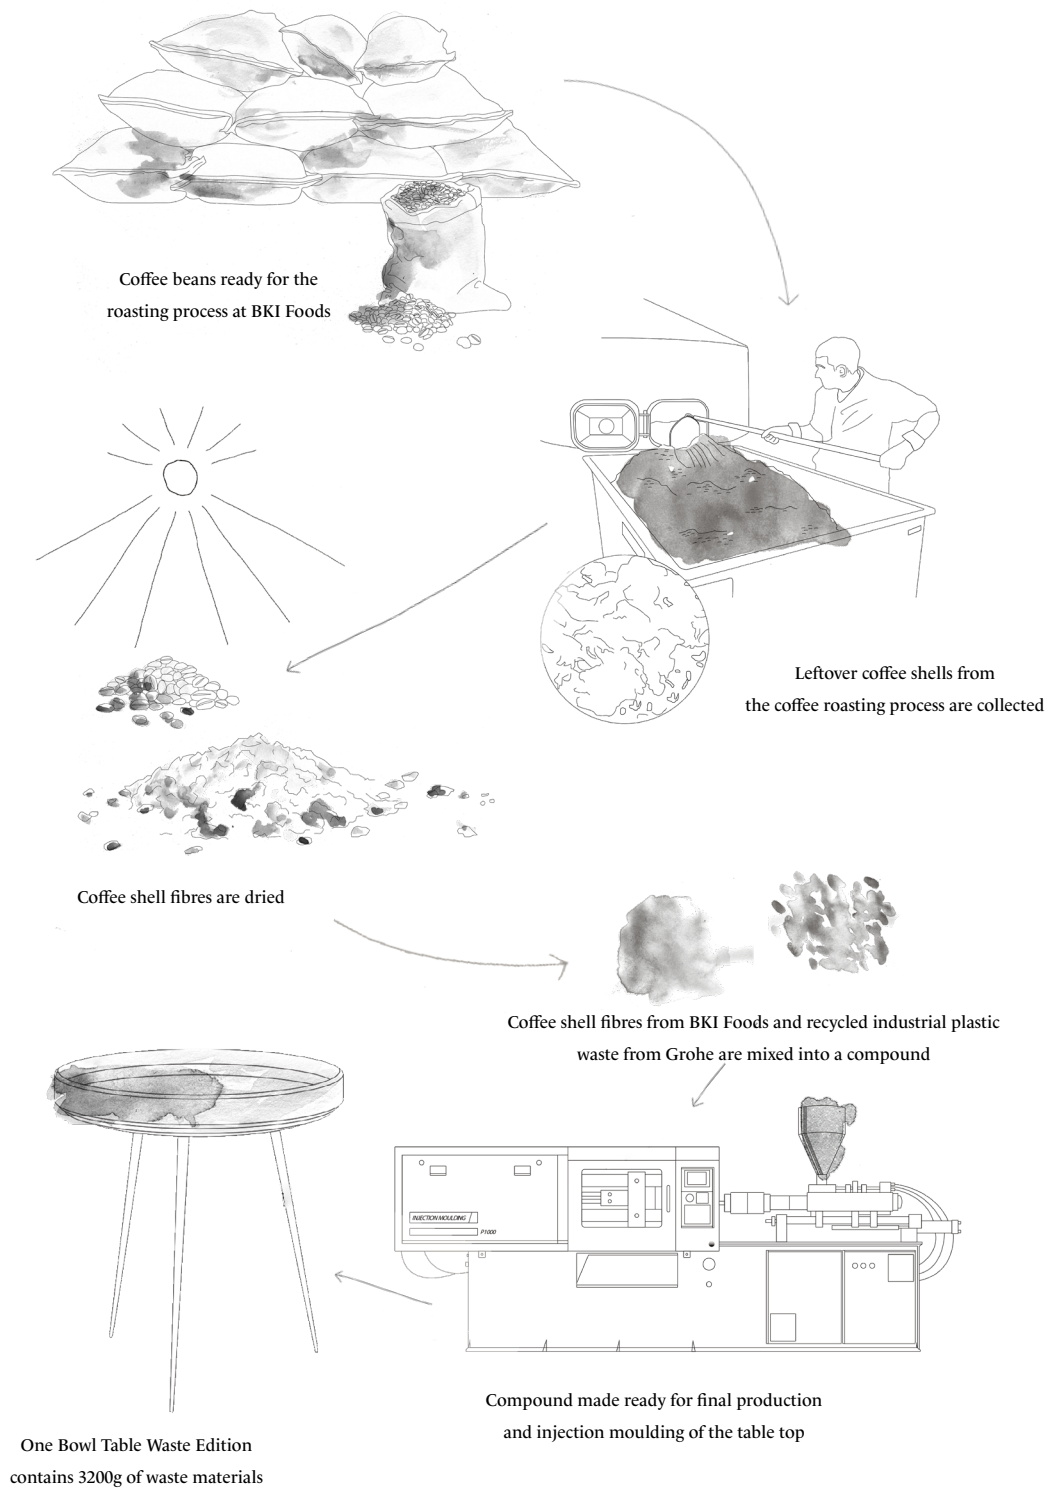

Bowl Table Waste Edition

Made from discarded coffee shells and recycled plastic waste

Designed by Ayush Kasliwal

mater