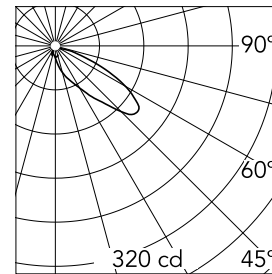

Main specifications

Number of heads	1	Net lumen (lm)	634
Lamp category	LED	Mountings	Table
Power (W)	8W	Environment	Indoor
CCT (K)	4000K		
CRI	90		

Optical

Lighting type	Direct
LED type	Top LED
Light distribution	Asymmetric
Optical type	Asymmetric
Beam angle (°)	34

Physical

Color	Matt White
Orientation	Fixed
Weight (kg)	0.75

Note

Preliminary photometry

Certification / Marking