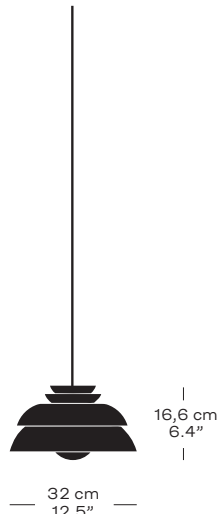

SPARE PARTS

Inquiries regarding spare parts can be sent to: salesupport@fritzhanzen.com

SPECIFICATIONS

VARIANT
P1

DIMENSIONS

Height: 190 mm / 7.4"
Width: 320 mm / 12.6"
Depth: 320 mm / 12.6"

WEIGHT

3 kg / 6.6 lb

CORD

Length: 3 m / 118.1"
Material: Textile
Colour: White / Black

CANOPY

Included: Yes
Material: Steel

LIGHT SOURCE

Max wattage: 75W
Socket: E27
Light source recommendation:
Max 110/65 mm

PRODUCT CODE

14721808

EAN

5702370000998

PACKAGING

Height: 320 mm / 12.6"
Width: 360 mm / 14.1"
Depth: 360 mm / 14.1"

COLI

1

VARIANT
P3

DIMENSIONS

Height: 320 mm / 12.6"
Width: 550 mm / 21.6"
Depth: 550 mm / 21.6"

WEIGHT

9,7 kg / 21.4 lb

CORD

Length: 6 m / 236.2"
Material: Textile
Colour: White / Black

CANOPY

Included: Yes
Material: Steel

LIGHT SOURCE