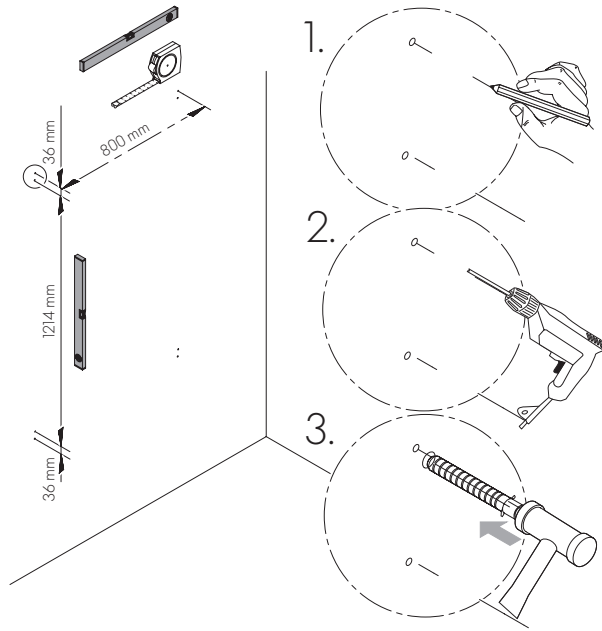

5

4

6

7

10x

M6x16

**EN** Please notice: As a rule, we recommend having the shelves assembled and anchored to the wall by an expert.

Care instructions: Please use a soft, damp cloth and a mild, non-abrasive detergent for cleaning stains. Please speak to your dealer for additional care instructions, or consult a specialist for stubborn stains. We generally recommend the use of environmentally friendly cleaning agents.