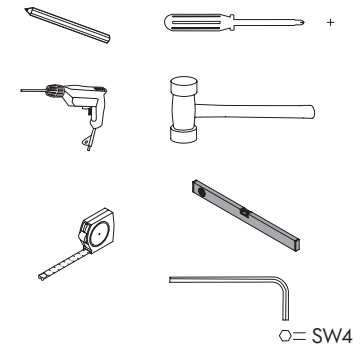

## REB 009 KAARI SHELF

**artek**

www.artek.fi

1

2x	5x	4x	10x
			M6x16 

- 8x
- 8x

2

3

5

4

6

7

10x

M6x16

**EN** Please notice: As a rule, we recommend having the shelves assembled and anchored to the wall by an expert.

Care instructions: Please use a soft, damp cloth and a mild, non-abrasive detergent for cleaning stains. Please speak to your dealer for additional care instructions, or consult a specialist for stubborn stains. We generally recommend the use of environmentally friendly cleaning agents.