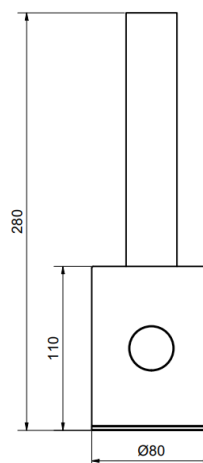

HARBOR TABLE LAMP (S)

PRODUCT SPECIFICATION

Item no.	HB4146
Category	Table lamp
Material	Metal/Glass
Cord length	2 m
Dimmable function	No
Voltage	230V
Socket	E14
Wattage max	10W
Classification	<input type="checkbox"/>
IP Class	IP20
Height mm	280
Ø mm	80
Weight	0,94
Light source included	No

HB4146007
Flat Black

HB4145036
White

HB4146004
Flat Blue

herstal