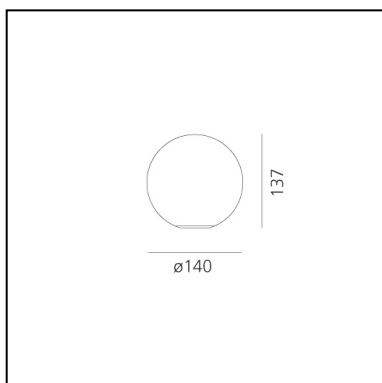

Dioscuri table 14

Michele De Lucchi

IP20    

LUMINAIRE

- Watt: **4W**
- Voltage: **220-240V**
- Delivered lumens output: **188lm**
- CCT: **2700K**
- Efficiency: **75%**
- Efficacy: **46.93lm/W**
- CRI: **80**

DESCRIPTION

Materials: Polycarbonate base with steel ballast; acid-etched blown glass diffuser.

PRODUCT CODE: 1034110A

FEATURES

- Article Code: **1034110A**
- Colour: **White**
- Installation: **Table**
- Material: **blown glass, polycarbonate, steel**
- Series: **Design Collection**
- Environment: **Indoor**
- Area contract: **Residential**
- Emission: **Diffused**
- design by: **Michele De Lucchi**

DIMENSIONS

- Height: **cm 13.7**
- Diameter: **cm 14**

SOURCES NOT INCLUDED

- Category: **LED RETROFIT**
- Number: **1**
- Watt: **6W**
- Socket: **E14**