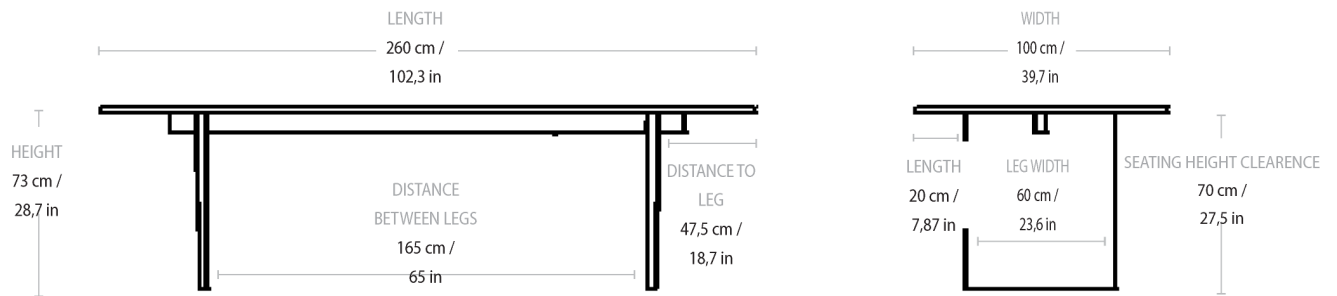

## Dimensions

WIDTH	260cm / 102.3in
DEPTH	100cm / 39.3in
HEIGHT	73cm / 28.7in
SEATING HEIGHT CLEARANCE	70cm / 27.5in
TABLE TOP THICKNESS	30cm / 11.8in

## Weight Private Dining 260cm

TOTAL WEIGHT	85.5kg / 188.5lbs
TABLE TOP WEIGHT	66kg / 145lbs
BASE WEIGHT	15kg / 33lbs

Number of parcels 1

PACKAGING 'WITH PALLET'

PACKAGING LENGTH	275cm / 102.2in
PACKAGING WIDTH	118.5cm / 46.6in