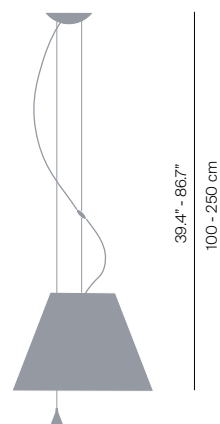

COSTANZA

design Paolo Rizzatto, 1986

**LUCE
PLAN**

Type:	Suspension		
Light source:	D13 s.	20/23W FB E27 105/140W HSGSA E27 energy saver max 205W HSGST E27 energy saver LED 18W E27	EEL: A EEL: D EEL: C EEL: A
	D13 sa.s.	105/140W HSGSA E27 energy saver LED 7,5W E27	EEL: D EEL: A
Product use:	Indoor		
Materials:	Aluminium body, interchangeable polycarbonate silkscreened shade, steel counterweight (only for up and down version D13 sa.s.)		
Colors:	Structure in alu Shade in white, comfort green, edgy pink, mistic white, soft skin, shaded stone, primary red, liquorice black, petroleum blue, smart yellow, concrete grey		
Description:	Elegant and light, this lamp emits a pleasant warm light through a silk/screened polycarbonate shade. The lamp's height may be adjusted by means of a characteristic stainless steel counterweight.		

D13 s.

weight 0,78 kg

D13 sa.s.

weight 0,96 Kg
ceiling rose ø11,6cm - h. 3 cm

NEW COLOUR COLLECTIONS

MEZZO TONO

SOFT SKIN
CIPRIA
PUDER
ROSE PÂLE
ROSA PÁLIDO

COMFORT GREEN
VERDE ALCHIMIA
SEEGRÜN
VERT D'EAU
VERDE AGUA