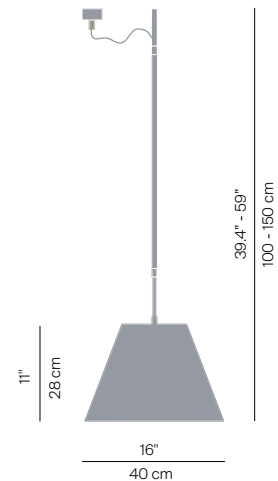

COSTANZA

design Paolo Rizzatto, 1986

**LUCE
PLAN**

Type:	Suspension		
Light source:	D13 s.	20/23W FB E27 105/140W HSGSA E27 energy saver max 205W HSGST E27 energy saver LED 18W E27	EEL: A EEL: D EEL: C EEL: A
	D13 sa.s.	105/140W HSGSA E27 energy saver LED 7,5W E27	EEL: D EEL: A
Product use:	Indoor		
Materials:	Aluminium body, interchangeable polycarbonate silkscreened shade, steel counterweight (only for up and down version D13 sa.s.)		
Colors:	Structure in alu Shade in white, comfort green, edgy pink, mistic white, soft skin, shaded stone, primary red, liquorice black, petroleum blue, smart yellow, concrete grey		
Description:	Elegant and light, this lamp emits a pleasant warm light through a silk/screened polycarbonate shade. The lamp's height may be adjusted by means of a characteristic stainless steel counterweight.		

D13 s.

weight 0,78 kg

D13 sa.s.

weight 0,96 Kg
ceiling rose ø11,6cm - h. 3 cm

NEW COLOUR COLLECTIONS

MEZZO TONO

SOFT SKIN
CIPRIA
PUDER
ROSE PÂLE
ROSA PÁLIDO

COMFORT GREEN
VERDE ALCHIMIA
SEEGRÜN
VERT D'EAU
VERDE AGUA