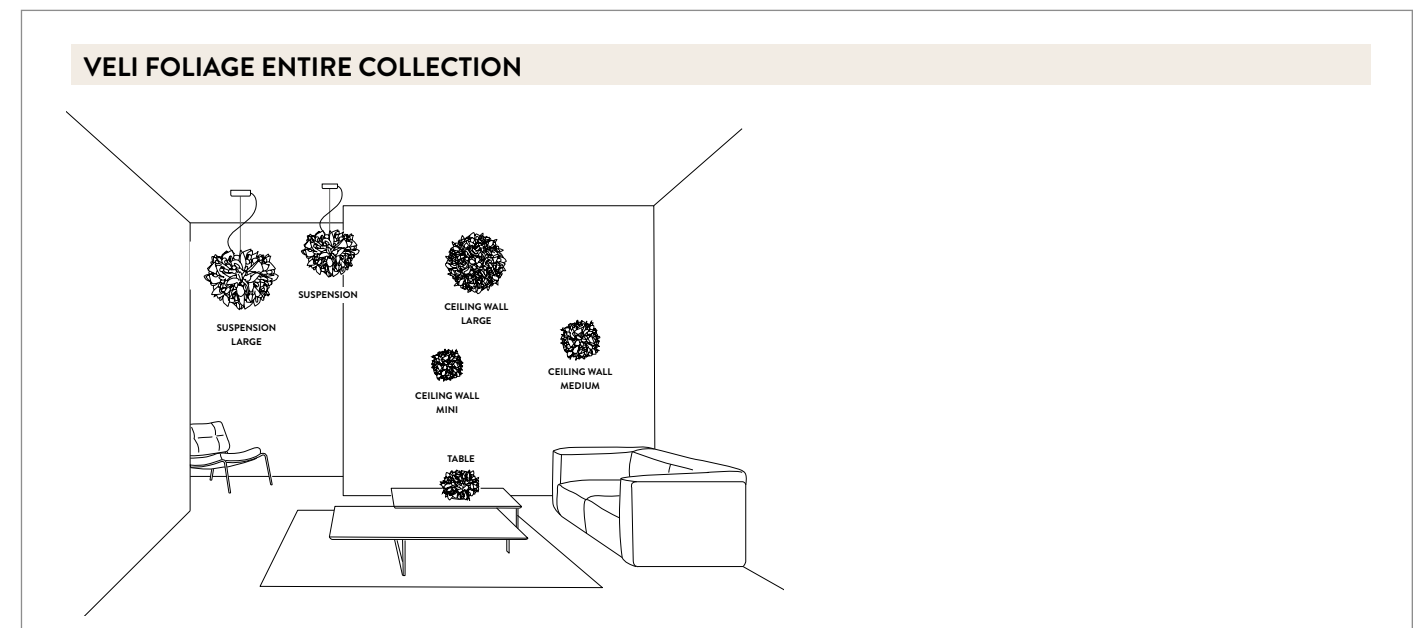

PRODUCT / PRODOTTO	DIMENSIONS / MISURE	COLOUR / COLORE	CODE / CODICE
<b>CEILING / WALL LARGE</b> Bulbs E27: 3 X 12W LED Filament Dimmable with: Dimmable bulbs Made of: Opalflex® With: MagneticSystem® Weight: net Kg 3,09 - gross Kg 7,6 Package: 80 x 80 x h. 30 cm	 <p>22 cm 8 3/4"</p> <p>75 cm (29-1/4")</p> <p>LIGHT SOURCE:</p>  <p>37 cm 14-1/4"</p>	FOLIAGE	VELCL00FLG00000000EU
<b>CEILING / WALL MEDIUM</b> Bulbs E27: 2 X 12W LED Filament Dimmable with: Dimmable bulbs Made of: Opalflex® With: MagneticSystem® Weight: net Kg 1,25 - gross Kg 2,6 Package: 55 x 57 x h. 23 cm	 <p>16 cm 7-1/2"</p> <p>54 cm (21")</p> <p>LIGHT SOURCE:</p>  <p>26 cm 10-1/4"</p>	FOLIAGE	VELCM00FLG00000000EU
<b>CEILING / WALL MINI</b> Bulbs E14: 2 X 6W LED Filament Dimmable with: Dimmable bulbs Made of: Opalflex® With: MagneticSystem® Weight: net Kg 0,61 - gross Kg 1,05 Package: 36 x 38 x h. 15 cm	 <p>13 cm 5 1/8"</p> <p>36 cm (14")</p> <p>LIGHT SOURCE:</p>  <p>19 cm 7-1/4"</p>	FOLIAGE	VELCS00FLG00000000EU

PRODUCT / PRODOTTO	DIMENSIONS / MISURE	COLOUR / COLORE	CODE / CODICE
<b>SUSPENSION LARGE</b> Bulbs E27: 4 X 12W LED Filament Dimmable with: Dimmable bulbs Made of: Opalflex® With: Magnetic System® Weight: net Kg 2,07 - gross Kg 5,7 Package: 61 x 61 x h. 64 cm		FOLIAGE <b>RED WIRE</b>	VELSL00FLG01R00000EU
		FOLIAGE TRSP. WIRE	VELSL00FLG01T00000EU
<b>SUSPENSION</b> Bulbs E27: 2 X 12W LED Filament Dimmable with: Dimmable bulbs Made of: Opalflex® With: Magnetic System® Weight: net Kg 1,15 - gross Kg 2,6 Package: 55 x 57 x h. 23 cm		FOLIAGE <b>RED WIRE</b>	VELSS00FLG01R00000EU
		FOLIAGE TRSP. WIRE	VELSS00FLG01T00000EU