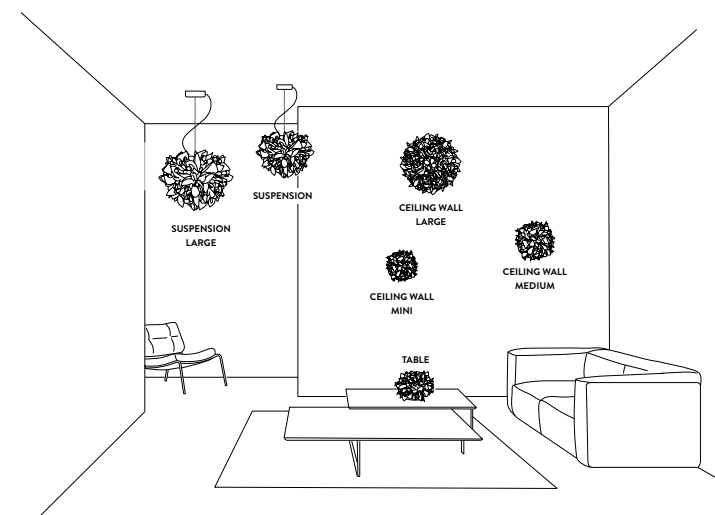

PRODUCT / PRODOTTO	DIMENSIONS / MISURE	COLOUR / COLORE	CODE / CODICE
SUSPENSION LARGE Bulbs E27: 4 X 12W LED Filament Dimmable with: Dimmable bulbs Made of: Opalflex® With: Magnetic System® Weight: net Kg 2,07 - gross Kg 5,7 Package: 61 x 61 x h. 64 cm		FOLIAGE RED WIRE	VELSL00FLG01R00000EU
		FOLIAGE TRSP. WIRE	VELSL00FLG01T00000EU
SUSPENSION Bulbs E27: 2 X 12W LED Filament Dimmable with: Dimmable bulbs Made of: Opalflex® With: Magnetic System® Weight: net Kg 1,15 - gross Kg 2,6 Package: 55 x 57 x h. 23 cm		FOLIAGE RED WIRE	VELSS00FLG01R00000EU
		FOLIAGE TRSP. WIRE	VELSS00FLG01T00000EU

CANOPY DETAILS

VELI FOLIAGE

LARGE- MEDIUM: Ø 12 cm x h. 3,2 cm (Ø 4-3/4" x h. 1-1/4")

Red wrapped electric wire - Available also with transparent cable
Cavo calzato rosso - Disponibile anche con cavo trasparente

6m. cable kit must be ordered with lamp purchase
Kit Cavi da 6m da richiedere tassativamente in fase di ordine

Kit di installazione multipla su richiesta
Multiple installation kit on request

FINISHES

PRODUCT / PRODOTTO	DIMENSIONS / MISURE	COLOUR / COLORE	CODE / CODICE
TABLE Bulbs E14: 1X 6W LED Filament Made of: Opalflex® / Metacrylate base With: Magnetic System® Weight: net Kg 0,6 - gross Kg 1,2 Package: 32 x 34 x h. 22 cm		FOLIAGE	VELTS00FLG000000000EU

VELI FOLIAGE ENTIRE COLLECTION

FINISHES