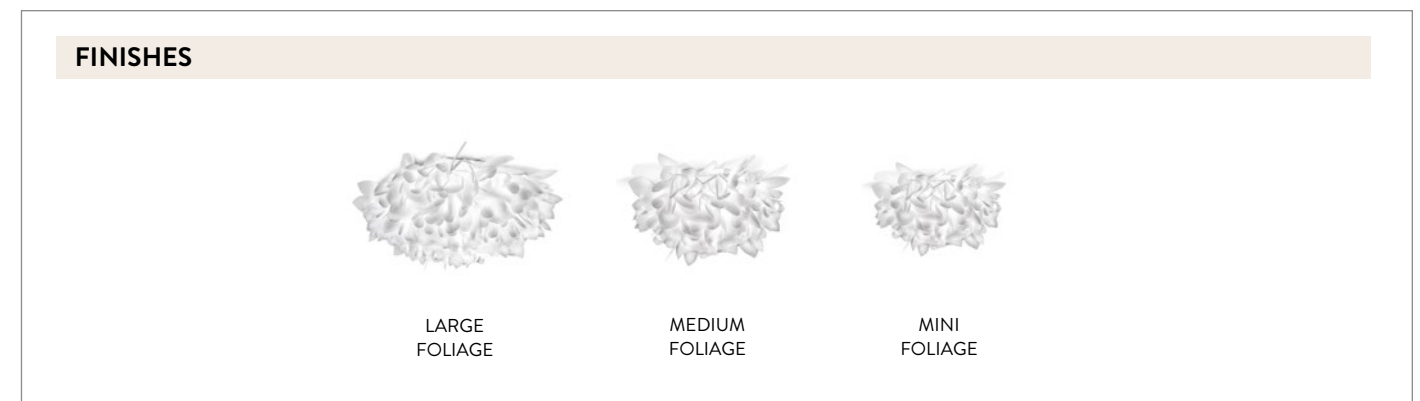

PRODUCT / PRODOTTO	DIMENSIONS / MISURE	COLOUR / COLORE	CODE / CODICE
<b>CEILING / WALL LARGE</b> Bulbs E27: 3 X 12W LED Filament Dimmable with: Dimmable bulbs Made of: Opalflex® With: MagneticSystem® Weight: net Kg 3,09 - gross Kg 7,6 Package: 80 x 80 x h. 30 cm	 <p>22 cm 8 3/4"</p> <p>75 cm (29-1/4")</p> <p>LIGHT SOURCE:</p>  <p>37 cm 14-1/4"</p>	FOLIAGE	VELCL00FLG00000000EU
<b>CEILING / WALL MEDIUM</b> Bulbs E27: 2 X 12W LED Filament Dimmable with: Dimmable bulbs Made of: Opalflex® With: MagneticSystem® Weight: net Kg 1,25 - gross Kg 2,6 Package: 55 x 57 x h. 23 cm	 <p>16 cm 7-1/2"</p> <p>54 cm (21")</p> <p>LIGHT SOURCE:</p>  <p>26 cm 10-1/4"</p>	FOLIAGE	VELCM00FLG00000000EU
<b>CEILING / WALL MINI</b> Bulbs E14: 2 X 6W LED Filament Dimmable with: Dimmable bulbs Made of: Opalflex® With: MagneticSystem® Weight: net Kg 0,61 - gross Kg 1,05 Package: 36 x 38 x h. 15 cm	 <p>13 cm 5 1/8"</p> <p>36 cm (14")</p> <p>LIGHT SOURCE:</p>  <p>19 cm 7-1/4"</p>	FOLIAGE	VELCS00FLG00000000EU

PRODUCT / PRODOTTO	DIMENSIONS / MISURE	COLOUR / COLORE	CODE / CODICE
<b>SUSPENSION LARGE</b> Bulbs E27: 4 X 12W LED Filament Dimmable with: Dimmable bulbs Made of: Opalflex® With: Magnetic System® Weight: net Kg 2,07 - gross Kg 5,7 Package: 61 x 61 x h. 64 cm		FOLIAGE <b>RED WIRE</b>	VELSL00FLG01R00000EU
		FOLIAGE TRSP. WIRE	VELSL00FLG01T00000EU
<b>SUSPENSION</b> Bulbs E27: 2 X 12W LED Filament Dimmable with: Dimmable bulbs Made of: Opalflex® With: Magnetic System® Weight: net Kg 1,15 - gross Kg 2,6 Package: 55 x 57 x h. 23 cm		FOLIAGE <b>RED WIRE</b>	VELSS00FLG01R00000EU
		FOLIAGE TRSP. WIRE	VELSS00FLG01T00000EU

#### VELI FOLIAGE

**LARGE- MEDIUM:** Ø 12 cm x h. 3,2 cm (Ø 4-3/4" x h. 1-1/4")

Red wrapped electric wire - Available also with transparent cable  
 Cavo calzato rosso - Disponibile anche con cavo trasparente