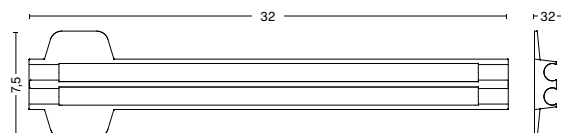

OPTIONS

FLOOR LINKING DEVICE / Grey plastic.

TESTS

EN 1728 domestic UK

DOWNLOADS

Packshots and lifestyle photos, 2D / 3D files, care and maintenance instructions, test certificates, product fact sheets, and product presentations are available in our Image Bank at hay.com.

[Link to downloads.](#)

HAY