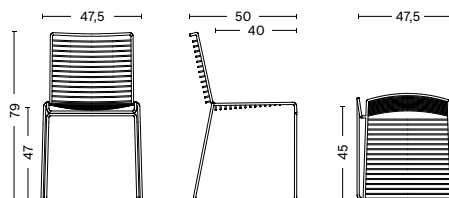

CONSTRUCTION

Solid steel bar chair in 11 mm welded wire featuring an outdoor powder coating. Comes with pre-mounted gliders.

COLOURS

BLACK

ASPHALT
GREY

FALL
GREEN

RUST

WHITE

DIMENSIONS

WIDTH / 47,5 cm / 18.7"
DEPTH / 50 cm / 19.69"
HEIGHT / 79 cm / 31.1"
SEAT HEIGHT / 47 cm / 18.5"
SEAT DEPTH / 40 cm / 15.75"

GLIDERS

PLASTIC GLIDER / Standard on all variants. Suitable for most floorings that are not too sensitive.