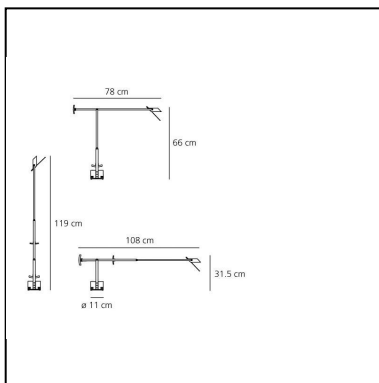

LUMINAIRE

- Transformer availability: **Integrated**
- Watt: **50W**
- Voltage: **220V-240V**
- Delivered lumens output: **564lm**
- CCT: **3000K**
- Efficiency: **48%**
- Efficacy: **11.27lm/W**
- CRI: **100**

Notes

Button with two illumination intensities

DESCRIPTION

Range of lamps available in several dimensions, with different finishing. Materials: painted polycarbonate. Tizio LED: head in aluminium. Specification: adjustable counterbalanced arms and head.

PRODUCT CODE: A009010

FEATURES

- Article Code: **A009010**
- Colour: **Black**
- Installation: **Table**
- Material: **aluminium, technopolymer**
- Series: **Design Collection**
- Environment: **Indoor**
- Area contract: **Hospitality, Office, Residential**
- Emission: **Direct Adjustable**
- design by: **Richard Sapper**

DIMENSIONS

- Length: **cm 78**
- Height: **cm 66**
- Base Diameter: **cm 11**
- Max Extension Height: **cm 119**
- Max Extension Length: **cm 108**
- Inclination: **-42+42**
- Impact Resistance: **N/D**
- Glow Wire Test: **N/D°**

NOT INCLUDED SOURCES