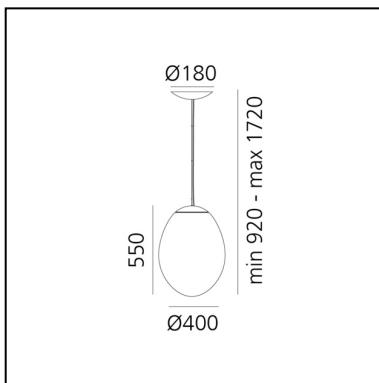

Stellar Nebula - 40

BIG - Bjarke Ingels Group

IP20   Dimmerable: 

LUMINAIRE

- Watt: **28W**
- Delivered lumens output: **2536lm**
- CCT: **3000K**
- Efficiency: **84%**
- Efficacy: **90.57lm/W**
- CRI: **90**
- Dimmable Typology: **Push**

PRODUCT CODE: 0152030A

FEATURES

- Article Code: **0152030A**
- Colour: **Iridescent**
- Installation: **Suspension**
- Series: **Design Collection, 2022 Artemide Collection**
- design by: **BIG - Bjarke Ingels Group**

DIMENSIONS

- Height: **cm 55**
- Diameter: **cm 40**