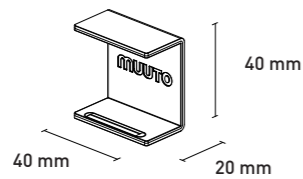

MATERIAL: Painted MDF, 18 mm thick
COLOUR: White

SMALL CUBE

DKK 595
SEK 750
NOK 675
GBP 75
EUR 79

MEDIUM CUBE

DKK 895
SEK 1095
NOK 975
GBP 105
EUR 119

LARGE CUBE

DKK 1095
SEK 1395
NOK 1250
GBP 135
EUR 149

CLIP

Use to create your personal setup and to strengthen the stability.

CLIPS ARE INCLUDED IN THE PRICE OF A CUBE

MUUTO