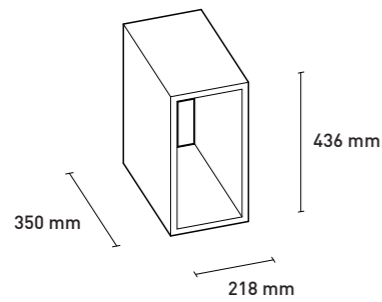

STACKED

designed by

JDS JULIEN DE SMEDT ARCHITECTS

"How to be specific and generic altogether? Shelving systems have a tendency to achieve one concern but never both. We decided to dimension shelving units based on the generic measurements of things to store and display while allowing for them to be combined according to specific needs and desires... the result can be at times a random stack of boxes or a coordinated grid of efficient storage... or both!"

MATERIAL: Painted MDF, 18 mm thick
COLOUR: White

SMALL CUBE

DKK 595
SEK 750
NOK 675
GBP 75
EUR 79

MEDIUM CUBE

DKK 895
SEK 1095
NOK 975
GBP 105
EUR 119

LARGE CUBE

DKK 1095
SEK 1395
NOK 1250
GBP 135
EUR 149

CLIP