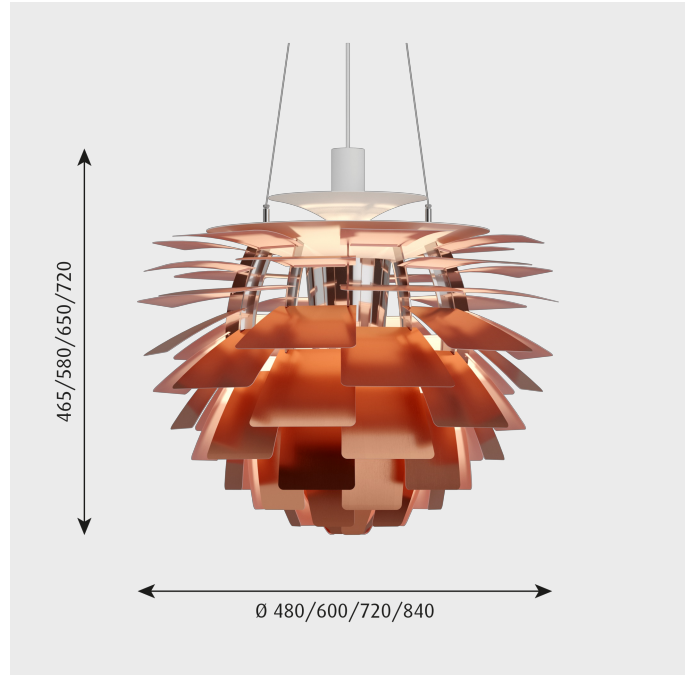

PH Artichoke

The fixture provides 100% glare-free light. The 72 precisely positioned leaves form 12 unique rows of six leaves each. They illuminate the fixture as well as emitting diffused light with a unique pattern. The fixture provides decorative and comfortable lighting. For the energy saving LED variant the quality of light and atmosphere surrounding the product is kept at the highest level.

Project name:

Project type:

Notes:

Finish

Copper, satin polished and coated with rose, wet painted inner side. Brass, copper or stainless steel, brushed and coated. White, wet painted. Polished stainless steel: Polished.

Mounting

Suspension type: E27: Cable 3 x 0,75mm² & wire. Canopy: Yes. Cable length: 4m. LED: Cable 2 x 1 mm² and wire. Canopy or external driver box contains driver. Cable length: 4m. Maximum distance between external driver box and fixture: 20m .

Class

Ingress protection IP20. Electric shock protection I w. ground.

Information

When Henningsen designed the iconic PH Artichoke for the Langelinie Pavillon restaurant in Copenhagen in 1958, he opted for solid copper leaves with a rose finish on their interiors. The combination lent the organic form exceptional warmth and beautifully reflected light from the PH Artichoke's hidden light source. The light from the Copper Rose edition in particular creates an inviting ambience. In honour of Henningsen's birthday, Louis Poulsen is launching PH Artichoke in the very same, original materials and finish. The Copper Rose version will be available in all PH Artichoke sizes exclusively in 2019. The special editions will feature an PH signature engraving placed on the third row of blades from the top commemorating PH's 125th birthday. For LED replacement kits please do contact Louis Poulsen. The innovation of the LED technology is constant. The specifications mentioned are based on present technology.

Materials

Leaves: Laser cut brass, copper, stainless steel or steel. Top shade: White, spun steel. Frame: High lustre chrome plated, laser cut steel. Suspension: High lustre chrome plated, spun aluminium.

Sizes and weights

Width x Height x Length (mm) | 720 x 650 x 720 Max 20.0 kg | 480 x 497 x 480 Max 8.7 kg | 600 x 580 x 600 Max 17.5 kg | 840 x 720 x 840 Max 27.9 kg

Light source & energy class

LED 3000K 96W

**louis
poulsen**

Design to shape light