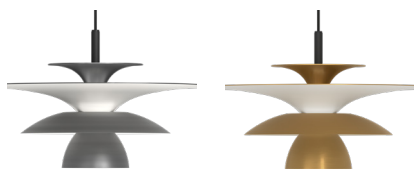

# PICASSO

Picasso is timeless and will keep the style for several years. The design is elegant and provides a glare-free light. The Picasso family is complete with table lamps, floor lamps, pendants and a ceiling lamp.

Design: Joakim Fihn

Item no.	1816
Category	Pendant
Material	Metal
Cord	2,8 m textile
Dimmable function	Yes
Voltage	230V
Socket	G9
Wattage max	25
Classification	Class II
IP Class	IP20
Height mm	165
Diameter mm	380
Light source included	No
Recommended light source	G9 LED 5,6W DIM (0129-099-000)

007 Flat Black

036 Flat white

107 Oxide

155 Gray Oxide

513 Antique Brass