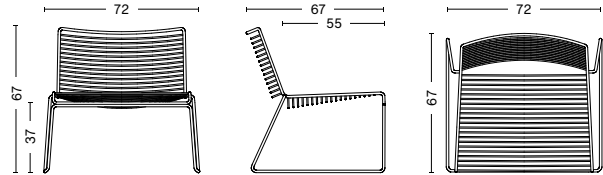

COLOURS

CONSTRUCTION

Solid steel bar chair in 11 mm welded wire featuring an outdoor powder coating. Comes with pre-mounted gliders.

DIMENSIONS

- / WIDTH 72 cm / 28.35"
- / DEPTH 67 cm / 26.38"
- / HEIGHT 67 cm / 26.38"
- / SEAT HEIGHT 37 cm / 14.57"
- / SEAT DEPTH 55 cm / 21.65"