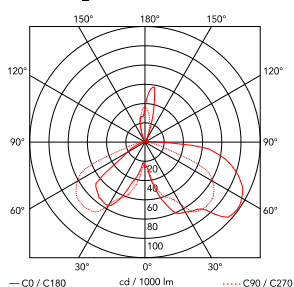

F6380030_150W HL