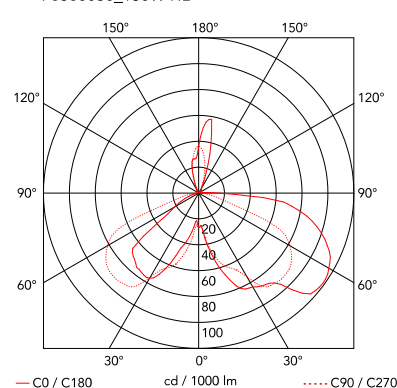

Optical

Lighting Type	Indirect, Direct
Lighting distribution	Asymmetric
Cold Beam Lighting	No
Extreme Cut off	No

F6380030_150W HL