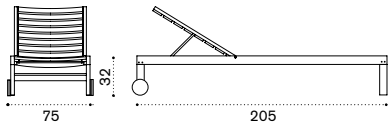

Item

SDLET1

Description

Teak

SDCULEAW25

Mattress, white, H 7 D 60 L 200

SDCULEAW24

Mattress, grey, H 7 D 60 L 200