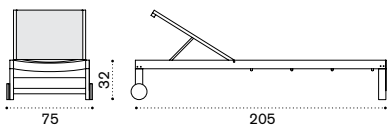

Teak + ethitex sunbed