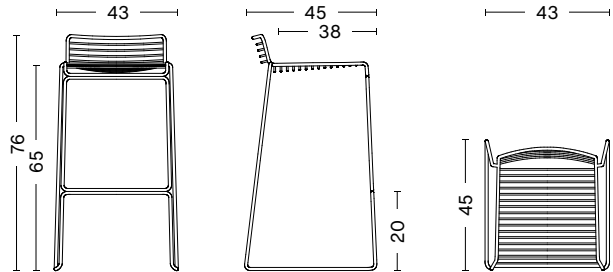

## COLOURS

BLACK

ASPHALT  
GREY

FALL  
GREEN

RUST

WHITE

**DIMENSIONS**

**LOW**

WIDTH / 43 cm / 16.93"  
DEPTH / 45 cm / 17.72"  
HEIGHT / 76 cm / 29.92"  
SEAT HEIGHT / 65 cm / 25.59"  
SEAT DEPTH / 38 cm / 14.96"

**HIGH**

WIDTH / 44 cm / 17.32"  
DEPTH / 47 cm / 18.5"  
HEIGHT / 86 cm / 33.86"  
SEAT HEIGHT / 75 cm / 29.53"  
SEAT DEPTH / 38 cm / 14.96"