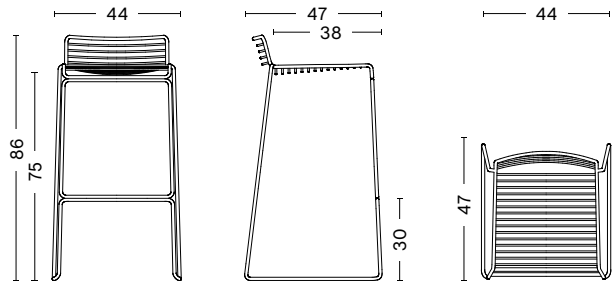

## COLOURS

BLACK

ASPHALT  
GREY

FALL  
GREEN

RUST

WHITE

**DIMENSIONS**

**LOW**

WIDTH / 43 cm / 16.93"  
DEPTH / 45 cm / 17.72"  
HEIGHT / 76 cm / 29.92"  
SEAT HEIGHT / 65 cm / 25.59"  
SEAT DEPTH / 38 cm / 14.96"

**HIGH**

WIDTH / 44 cm / 17.32"  
DEPTH / 47 cm / 18.5"  
HEIGHT / 86 cm / 33.86"  
SEAT HEIGHT / 75 cm / 29.53"  
SEAT DEPTH / 38 cm / 14.96"