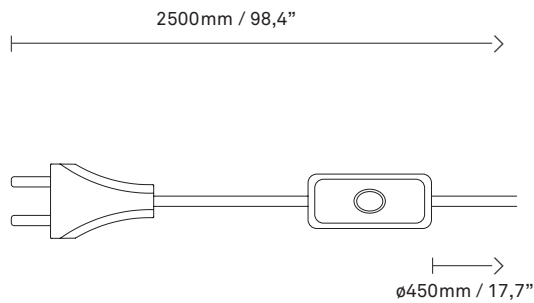

Cable Kit is an optional accessory for wall lamps that are not made specifically for hard wiring.

Explore the rest of our **Spare Parts** on our website, [here](#)

Product no.: white - 9295002
black - 9295001

Certifications: CE

Type: Cable - on/off - Indoor

Colour: white / black

Cleaning: Use a soft dry cloth to clean the product.
Do not use household cleaners.

Materials: Fabric covered cable

Dimensions: 2500mm / 98,4in

Weight: Cable: 140g

Packaging: Dimensions: L: 340mm / 13,4in x W:
205mm / 8in x H: 30mm / 1,2in
Weight: 10g
Total weight incl. product: 150g
Number of parcels: 1
Material: Clear plastic