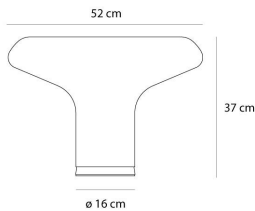

Lesbo

Angelo Mangiarotti

IP20    

LUMINAIRE

- Watt: **77W**
- Voltage: **220V-240V**
- Delivered lumens output: **1180lm**
- CCT: **2900K**
- Dimmer Typology: **Microswitch Dimmer**

Notes

With dimmer.

DESCRIPTION

Body and diffuser in blown smoked Murano glass; base in polished metal.

PRODUCT CODE: 0054010A

FEATURES

- Article Code: **0054010A**
- Colour: **Transparent**
- Installation: **Table**
- Material: **blown glass, aluminum**
- Series: **Design Collection, Modern Classic**
- Environment: **Indoor**
- Area contract: **Residential**
- Emission: **Diffused**
- design by: **Angelo Mangiarotti**

DIMENSIONS

- Height: **cm 37**
- Diameter: **cm 52**
- Base Diameter: **cm 16**
- Impact Resistance: **N/D**
- Glow Wire Test: **N/D°**

NOT INCLUDED SOURCES

- Category: **HALO**
- Number: **1**
- Lbs: **A60**
- Watt: **77W**
- Socket: **E27**
- Color Rendering: **1a**
- Color temperature (K): **2900K**
- Duration (h): **1000h**