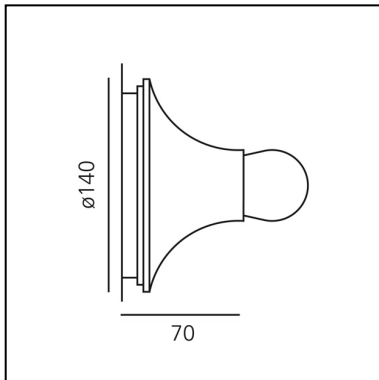

Teti Anthracite grey

Vico Magistretti

IP20    Dimmerable: 

LUMINAIRE

- Watt: **30W**
- Voltage: **220V-240V**

Notes

Packaged individually. It is possible to create multiple configurations.

PRODUCT CODE: A048150

FEATURES

- Article Code: **A048150**
- Colour: **Anthracite grey**
- Installation: **CeilingWall**
- Material: **Polycarbonate**
- Series: **Design Collection**
- Environment: **Indoor**
- Area contract: **Residential**
- Emission: **Direct**
- design by: **Vico Magistretti**

DIMENSIONS

- Width: **cm 7**
- Diameter: **cm 14**

NOT INCLUDED SOURCES

- Category: **HALO**
- Number: **1**
- Watt: **30W**
- Socket: **E27**
- Color temperature (K): **2800K**

ALTERNATIVE SOURCES

- Category: **LED RETROFIT**
- Number: **1**
- Watt: **6W**
- Delivered lumens output: **470lm**
- Socket: **E27**