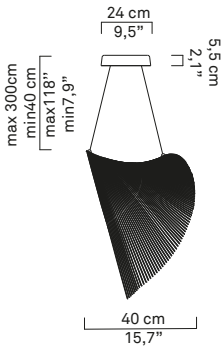

# ILLAN

design Zsuzsanna Horvath

**LUCE  
PLAN**

D82

D82S1/D82S1D

D82S2/D82S2D

D82S3/D82S3D

## D82S1/D82S1D

kg 1,8kg

lb 4lb

## D82S2/D82S2D

kg 2,4kg

lb 5,3 lb

## D82S3/D82S3D

kg 3,2kg

lb 7 lb

D82S1/D82S1D  
D82S2/D82S2D  
D82S3/D82S3D

x1

x1

x1

D82S1/D82S1D  
D82S2/D82S2D  
D82S3/D82S3D