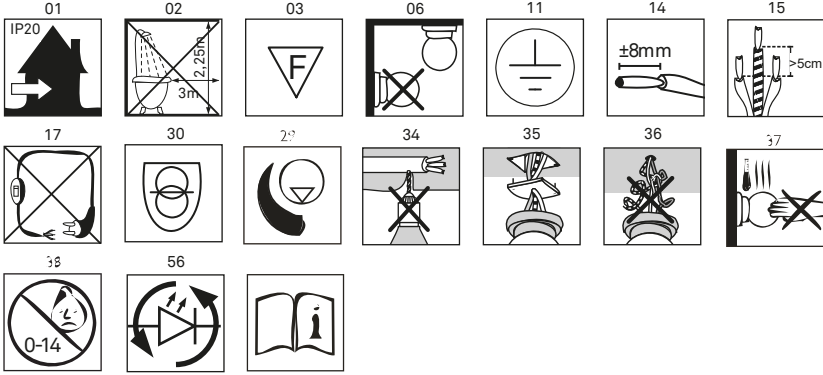

# ILLAN

design Zsuzsanna Horvath

**LUCE  
PLAN**

D82

D82S1/D82S1D

D82S2/D82S2D

D82S3/D82S3D

## D82S1/D82S1D

kg 1,8kg

lb 4lb