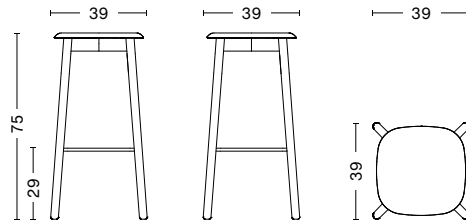

SOFT BLACK
STAINED OAK

SOFT GREY
STAINED OAK

MATT
LACQUERED OAK

CLEAR
LACQUERED OAK

SMOKED LACQUERED
OAK SEAT & BACK /
LACQUERED OAK BASE

DIMENSIONS

LOW

WIDTH / 37,5 cm / 14.76"

DEPTH / 37,5 cm / 14.76"

HEIGHT / 65 cm / 25.59"

SEAT HEIGHT / 65 cm / 25.59"

HIGH

WIDTH / 39 cm / 15.35"

DEPTH / 39 cm / 15.35"

HEIGHT / 75 cm / 29.53"

SEAT HEIGHT / 75 cm / 29.53"