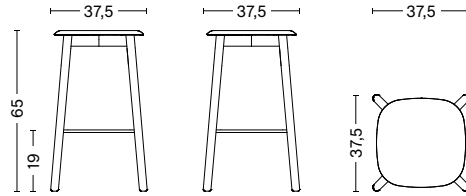

SOFT BLACK
STAINED OAK

SOFT GREY
STAINED OAK

MATT
LACQUERED OAK

CLEAR
LACQUERED OAK

SMOKED LACQUERED
OAK SEAT & BACK /
LACQUERED OAK BASE

DIMENSIONS

LOW

WIDTH / 37,5 cm / 14.76"

DEPTH / 37,5 cm / 14.76"

HEIGHT / 65 cm / 25.59"

SEAT HEIGHT / 65 cm / 25.59"

HIGH

WIDTH / 39 cm / 15.35"

DEPTH / 39 cm / 15.35"

HEIGHT / 75 cm / 29.53"

SEAT HEIGHT / 75 cm / 29.53"