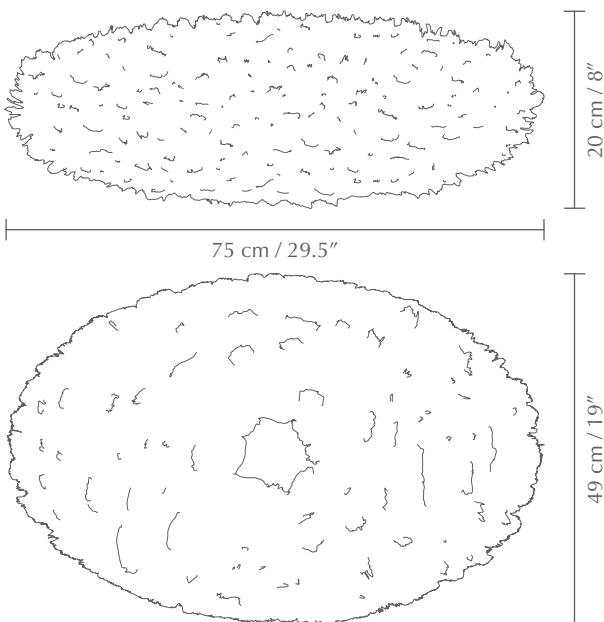

ORDERING INFORMATION

Eos Esther large white

EU #2348

Colour variations

white

UIMAGE