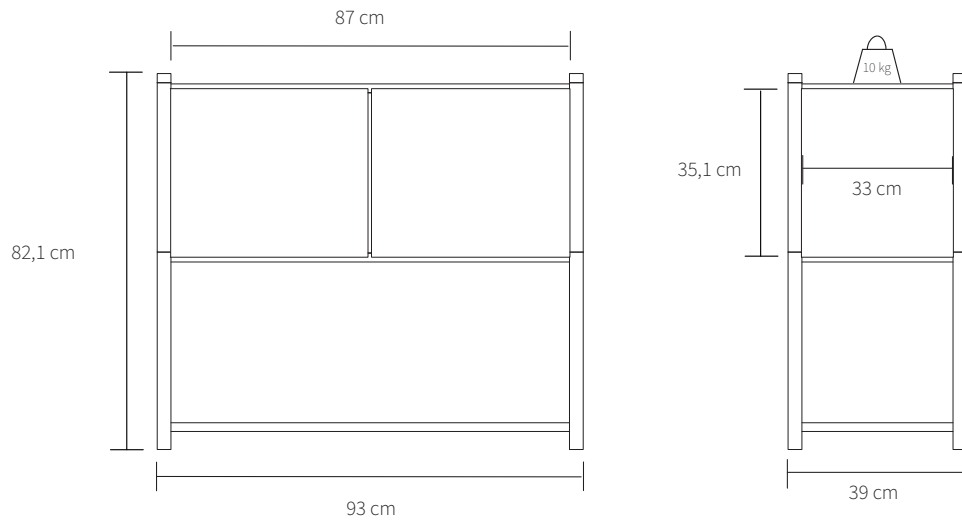

GEJST

SCENE

Michael Rem, 2013

Type Bookcase

Variant C

Colours Black Oak

Scene is a modular system, designed by Michael Rem for Gejst. Module by module the system can be build up high, extended to the sides and be customized with side panels, doors or back panels made in oak.

GEJST

SPECIFICATIONS

Product category	Storage
Parts	1 x Module 1 (item no. 20205) 1 x Module 3 (item no. 20207) 2 x sidepanel (item no. 20235) 1 x backpanel (item no. 20215) 2 x door (item no. 20225)
Item no.	20283
EAN code	5712731202831
Country of origin	Denmark
Tarif	9403.30.91.00
Materials	Lacquered oak
Colour	Black Oak
Product dimensions (H x L x W)	82,1 cm x 93 cm x 39 cm
Packaging dimensions (H x L x W)	2 x 5 cm x 99 cm x 43 cm 4 x 2,5 cm x 40 cm x 38 cm 1 x 2,5 cm x 94 cm x 38 cm
Product weight	30,6 kg
Max load	10 kg per. shelf
Cleaning	Use a soft dry cloth to clean the products Do not use household cleaners.