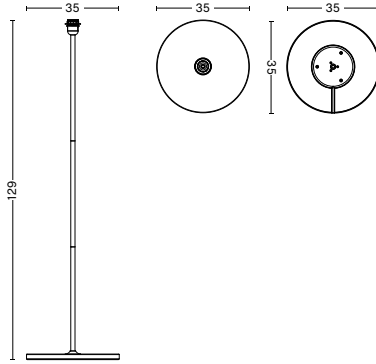

COMMON TABLE LAMP BASE

DIMENSIONS

COMMON TABLE LAMP BASE | STEEL
DIAMETER 22 CM | 8.75"
HEIGHT 39 CM | 15.5"

COMMON TABLE LAMP BASE | TERRAZZO
DIAMETER 22 CM | 8.75"
HEIGHT 39 CM | 15.5"

COMMON TABLE LAMP | PEACH
DIAMETER 44 CM | 17.25"
HEIGHT 67 CM | 26.5"

COMMON TABLE LAMP | OBLONG
DIAMETER 42 CM | 16.5"
HEIGHT 75 CM | 29.5"

MATERIALS

STEM

Powder coated steel stem and stem support.

TOP BASE

Die cast steel with a powder coated finish (steel version).
Terrazzo (terrazzo version).

COMMON FLOOR LAMP BASE

DIMENSIONS

COMMON FLOOR LAMP BASE | STEEL
DIAMETER 35 CM | 13.75"
HEIGHT 129 CM | 50.75"

COMMON FLOOR LAMP BASE | TERRAZZO
DIAMETER 35 CM | 13.75"
HEIGHT 129 CM | 50.75"

COMMON FLOOR LAMP | PEACH
DIAMETER 44 CM | 17.25"
HEIGHT 155,5 CM | 61.25"

COMMON FLOOR LAMP | OBLONG
DIAMETER 42 CM | 16.5"
HEIGHT 160,5 CM | 63"

MATERIALS

STEM

Powder coated steel stem and stem support.

TOP BASE

Die cast steel with a powder coated finish (steel version).
Terrazzo (terrazzo version).