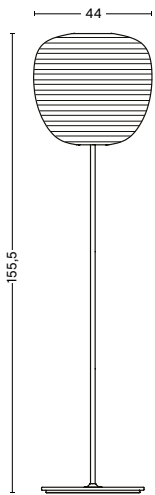

COMMON TABLE LAMP BASE

DIMENSIONS

COMMON TABLE LAMP BASE | STEEL
DIAMETER 22 CM | 8.75"
HEIGHT 39 CM | 15.5"

COMMON TABLE LAMP BASE | TERRAZZO
DIAMETER 22 CM | 8.75"
HEIGHT 39 CM | 15.5"

COMMON TABLE LAMP | PEACH
DIAMETER 44 CM | 17.25"
HEIGHT 67 CM | 26.5"

COMMON TABLE LAMP | OBLONG
DIAMETER 42 CM | 16.5"
HEIGHT 75 CM | 29.5"

MATERIALS

STEM

Powder coated steel stem and stem support.

TOP BASE

Die cast steel with a powder coated finish (steel version).
Terrazzo (terrazzo version).

COMMON FLOOR LAMP BASE

DIMENSIONS

COMMON FLOOR LAMP BASE | STEEL
DIAMETER 35 CM | 13.75"
HEIGHT 129 CM | 50.75"

COMMON FLOOR LAMP BASE | TERRAZZO
DIAMETER 35 CM | 13.75"
HEIGHT 129 CM | 50.75"

COMMON FLOOR LAMP | PEACH
DIAMETER 44 CM | 17.25"
HEIGHT 155,5 CM | 61.25"

COMMON FLOOR LAMP | OBLONG
DIAMETER 42 CM | 16.5"
HEIGHT 160,5 CM | 63"

MATERIALS

STEM

Powder coated steel stem and stem support.

TOP BASE

Die cast steel with a powder coated finish (steel version).
Terrazzo (terrazzo version).