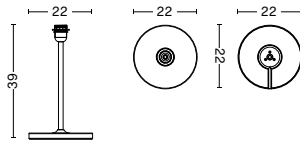

COMMON TABLE LAMP BASE

DIMENSIONS

COMMON TABLE LAMP BASE | STEEL
DIAMETER 22 CM | 8.75"
HEIGHT 39 CM | 15.5"

COMMON TABLE LAMP BASE | TERRAZZO
DIAMETER 22 CM | 8.75"
HEIGHT 39 CM | 15.5"

COMMON TABLE LAMP | PEACH
DIAMETER 44 CM | 17.25"
HEIGHT 67 CM | 26.5"