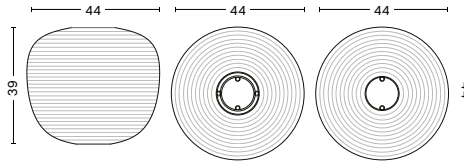

[LINK TO DIGITAL LIBRARY](#)

COMMON RICE PAPER SHADE

DIMENSIONS

COMMON RICE PAPER SHADE | OBLONG
DIAMETER 42 CM | 16.5"
HEIGHT 50 CM | 19.75"

COMMON RICE PAPER SHADE | PEACH
DIAMETER 44 CM | 17.5"
HEIGHT 39 CM | 15.25"