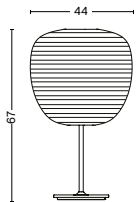

COMMON TABLE LAMP BASE

DIMENSIONS

COMMON TABLE LAMP BASE | STEEL
DIAMETER 22 CM | 8.75"
HEIGHT 39 CM | 15.5"

COMMON TABLE LAMP BASE | TERRAZZO
DIAMETER 22 CM | 8.75"
HEIGHT 39 CM | 15.5"

COMMON TABLE LAMP | PEACH
DIAMETER 44 CM | 17.25"
HEIGHT 67 CM | 26.5"

COMMON TABLE LAMP | OBLONG
DIAMETER 42 CM | 16.5"
HEIGHT 75 CM | 29.5"

MATERIALS

STEM

Powder coated steel stem and stem support.

TOP BASE

Die cast steel with a powder coated finish (steel version).
Terrazzo (terrazzo version).

COMMON FLOOR LAMP BASE

DIMENSIONS

COMMON FLOOR LAMP BASE | STEEL
DIAMETER 35 CM | 13.75"
HEIGHT 129 CM | 50.75"

COMMON FLOOR LAMP BASE | TERRAZZO
DIAMETER 35 CM | 13.75"
HEIGHT 129 CM | 50.75"

COMMON FLOOR LAMP | PEACH
DIAMETER 44 CM | 17.25"
HEIGHT 155,5 CM | 61.25"