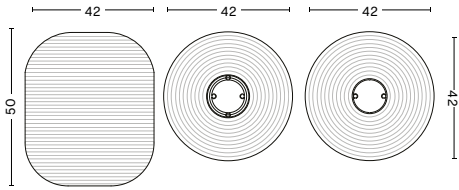

COUNTRY OF ORIGIN

China

DOWNLOADS

Packshots and lifestyle photos, 2D / 3D files, care and maintenance, instructions, test certificates, product fact sheets, and product presentations are available in our Digital Library at hay.com.

[LINK TO DIGITAL LIBRARY](#)

COMMON RICE PAPER SHADE

DIMENSIONS

COMMON RICE PAPER SHADE | OBLONG
DIAMETER 42 CM | 16.5"
HEIGHT 50 CM | 19.75"

COMMON RICE PAPER SHADE | PEACH
DIAMETER 44 CM | 17.5"
HEIGHT 39 CM | 15.25"