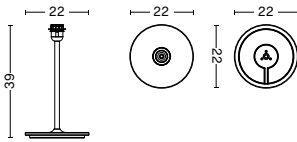

COMMON TABLE LAMP BASE

DIMENSIONS

COMMON TABLE LAMP BASE | STEEL
DIAMETER 22 CM | 8.75"
HEIGHT 39 CM | 15.5"

COMMON TABLE LAMP BASE | TERRAZZO
DIAMETER 22 CM | 8.75"
HEIGHT 39 CM | 15.5"

COMMON TABLE LAMP | PEACH
DIAMETER 44 CM | 17.25"
HEIGHT 67 CM | 26.5"