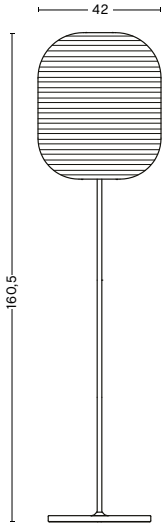

COMMON TABLE LAMP BASE

DIMENSIONS

COMMON TABLE LAMP BASE | STEEL
DIAMETER 22 CM | 8.75"
HEIGHT 39 CM | 15.5"

COMMON TABLE LAMP BASE | TERRAZZO
DIAMETER 22 CM | 8.75"
HEIGHT 39 CM | 15.5"

COMMON TABLE LAMP | PEACH
DIAMETER 44 CM | 17.25"
HEIGHT 67 CM | 26.5"

COMMON TABLE LAMP | OBLONG
DIAMETER 42 CM | 16.5"
HEIGHT 75 CM | 29.5"

MATERIALS

STEM

Powder coated steel stem and stem support.

TOP BASE

Die cast steel with a powder coated finish (steel version).
Terrazzo (terrazzo version).

COMMON FLOOR LAMP BASE

DIMENSIONS

COMMON FLOOR LAMP BASE | STEEL
DIAMETER 35 CM | 13.75"
HEIGHT 129 CM | 50.75"

COMMON FLOOR LAMP BASE | TERRAZZO
DIAMETER 35 CM | 13.75"
HEIGHT 129 CM | 50.75"

COMMON FLOOR LAMP | PEACH
DIAMETER 44 CM | 17.25"
HEIGHT 155,5 CM | 61.25"

COMMON FLOOR LAMP | OBLONG
DIAMETER 42 CM | 16.5"
HEIGHT 160,5 CM | 63"

MATERIALS

STEM

Powder coated steel stem and stem support.

TOP BASE

Die cast steel with a powder coated finish (steel version).
Terrazzo (terrazzo version).