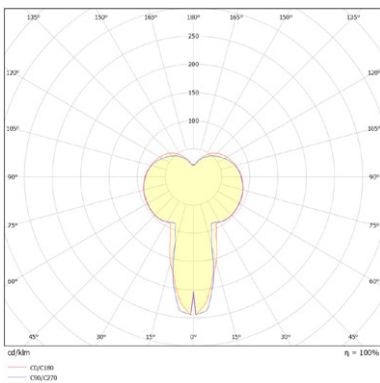

[LINK TO DIGITAL LIBRARY](#)

COMMON RICE PAPER SHADE

DIMENSIONS

COMMON RICE PAPER SHADE | OBLONG
DIAMETER 42 CM | 16.5"
HEIGHT 50 CM | 19.75"

COMMON RICE PAPER SHADE | PEACH
DIAMETER 44 CM | 17.5"
HEIGHT 39 CM | 15.25"

Please note that the colour codes are indicative.

SHADE
RICE PAPER AND
BAMBOO

STEEL WIRE
RAL 9010

PHOTOMETRICS

OBLONG

PEACH