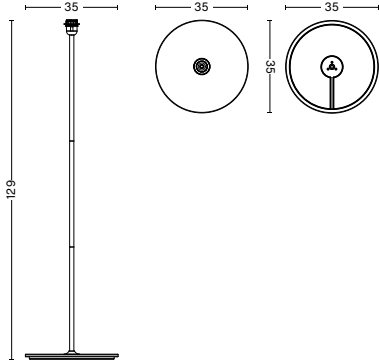

COMMON TABLE LAMP BASE

DIMENSIONS

COMMON TABLE LAMP BASE | STEEL
DIAMETER 22 CM | 8.75"
HEIGHT 39 CM | 15.5"

COMMON TABLE LAMP BASE | TERRAZZO
DIAMETER 22 CM | 8.75"
HEIGHT 39 CM | 15.5"

COMMON TABLE LAMP | PEACH
DIAMETER 44 CM | 17.25"
HEIGHT 67 CM | 26.5"

COMMON TABLE LAMP | OBLONG
DIAMETER 42 CM | 16.5"
HEIGHT 75 CM | 29.5"

MATERIALS

STEM

Powder coated steel stem and stem support.

TOP BASE

Die cast steel with a powder coated finish (steel version).
Terrazzo (terrazzo version).

COMMON FLOOR LAMP BASE

DIMENSIONS

COMMON FLOOR LAMP BASE | STEEL
DIAMETER 35 CM | 13.75"
HEIGHT 129 CM | 50.75"

COMMON FLOOR LAMP BASE | TERRAZZO
DIAMETER 35 CM | 13.75"
HEIGHT 129 CM | 50.75"

COMMON FLOOR LAMP | PEACH
DIAMETER 44 CM | 17.25"
HEIGHT 155,5 CM | 61.25"

COMMON FLOOR LAMP | OBLONG
DIAMETER 42 CM | 16.5"
HEIGHT 160,5 CM | 63"

MATERIALS

STEM

Powder coated steel stem and stem support.

TOP BASE

Die cast steel with a powder coated finish (steel version).
Terrazzo (terrazzo version).