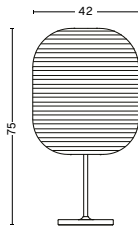

COMMON TABLE LAMP BASE

DIMENSIONS

COMMON TABLE LAMP BASE | STEEL
DIAMETER 22 CM | 8.75"
HEIGHT 39 CM | 15.5"

COMMON TABLE LAMP BASE | TERRAZZO
DIAMETER 22 CM | 8.75"
HEIGHT 39 CM | 15.5"

COMMON TABLE LAMP | PEACH
DIAMETER 44 CM | 17.25"
HEIGHT 67 CM | 26.5"

COMMON TABLE LAMP | OBLONG
DIAMETER 42 CM | 16.5"
HEIGHT 75 CM | 29.5"

MATERIALS

STEM

Powder coated steel stem and stem support.

TOP BASE

Die cast steel with a powder coated finish (steel version).
Terrazzo (terrazzo version).

COMMON FLOOR LAMP BASE

DIMENSIONS

COMMON FLOOR LAMP BASE | STEEL
DIAMETER 35 CM | 13.75"
HEIGHT 129 CM | 50.75"

COMMON FLOOR LAMP BASE | TERRAZZO
DIAMETER 35 CM | 13.75"
HEIGHT 129 CM | 50.75"

COMMON FLOOR LAMP | PEACH
DIAMETER 44 CM | 17.25"
HEIGHT 155,5 CM | 61.25"