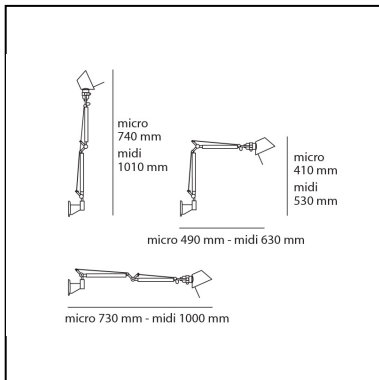

Tolomeo Micro Wall - Anodized blue - Body Lamp

Michele De Lucchi
Giancarlo Fassina

LUMINAIRE

- Watt: **40W**
- Voltage: **220V-240V**
- Delivered lumens output: **244lm**
- Efficiency: **57%**
- Efficacy: **6.1lm/W**
- CRI: **100**

Notes

Possibility to mount LED source on E14 Socket. Complete lamp consists of body lamp + accessories

DESCRIPTION

Cantilevered arms in polished aluminium; diffuser in anodised blue aluminium; joints and wall support in polished aluminium. System of spring balancing. The code refers to the luminaire's body only

PRODUCT CODE: A010950

FEATURES

- Article Code: **A010950**
- Colour: **Metal blue**
- Installation: **Wall**
- Material: **Aluminium**
- Series: **Design Collection**
- design by: **Michele De Lucchi, Giancarlo Fassina**

DIMENSIONS

- Length: **cm 49**
- Height: **cm 41**
- Max Extension Height: **cm 74**
- Max Extension Length: **cm 73**

NOT INCLUDED SOURCES

- Category: **HALO**
- Number: **1**
- Lbs: **Qt26**
- Watt: **46W**
- Socket: **E14**
- Color Rendering: **1a**
- Color temperature (K): **3000K**