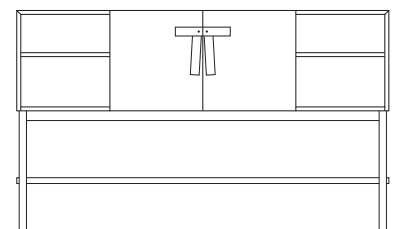

A2

THE BOW / SIDEBOARD

A2 / A2 designers AB
Grännavägen 24, 561 34 Huskvarna
P.O. Box 264, 561 23 Huskvarna, Sweden
+46 36 38 71 54
a2@a2designers.se, www.a2designers.se

THE BOW / SIDEBOARD

The Bow sideboard is all about the big leather bow in focus. The sideboard itself has a clean design in oak with a frame in black stained oak. The Bow sideboard combines open storage as well as behind the doors. The whole sideboard has a back in mirror glass.

The Bow sideboard has its own identity and is a bit of a solitaire. It is the perfect sideboard for your favourite things.

DESIGN Sara Larsson

MATERIALS oak, oak veneer, mirror glass and leather

COLOUR white oiled oak with frame in black stained oak, detail in black Tärnsjö leather

DIMENSIONS W 152 x D 35 x H 90 cm

... with love from Småland, Sweden