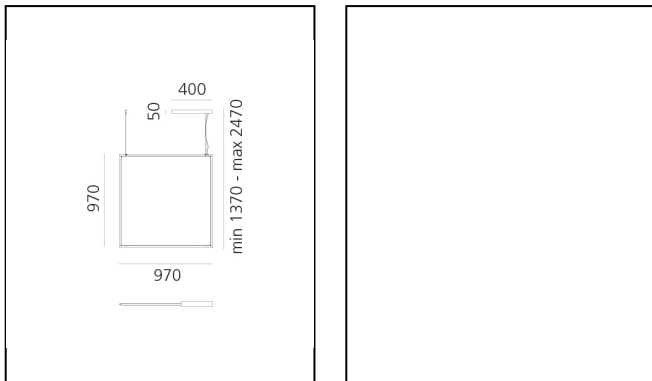

Discovery Space Square - RGBW - Black - App Compatible

Ernesto Gismondi

IP20    Dimmerable: 

LUMINAIRE

- Watt: **36W**
- Voltage: **220-240V**
- Delivered lumens output: **1708lm**
- Efficiency: **100%**
- Efficacy: **47.44lm/W**
- CRI: **80**
- Dimmable Typology: **APP**

DIMENSIONS

- Length: **cm 97**
- Width: **cm 1.7**
- Height: **cm 97**
- Max Height from ceiling: **cm 247**

SOURCES INCLUDED

- Category: **Led RGBW**
- Number: **1**
- Watt: **33W**
- Color Tolerance: **MacAdam 3SDCM**
- Service Life: **L90 (6K) 50000h**