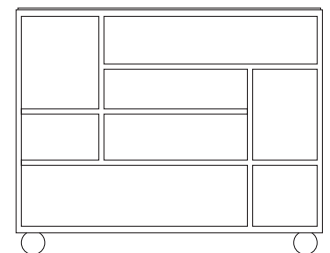

The design is airy and the Show shelf can be placed free standing and used as a room divider.

DESIGN Sara Larsson

MATERIALS oak, oak veneer, MDF and marble

COLOURS oiled oak, white oiled oak and black stained oak

TOPS oak veneer and carrara marble

OPTIONAL DETAIL sphere of solid oak, split in four parts, for decoration or as a book end, available in oiled oak, white oiled oak and black stained oak

DIMENSIONS W 118 x D 37 x H 94 cm