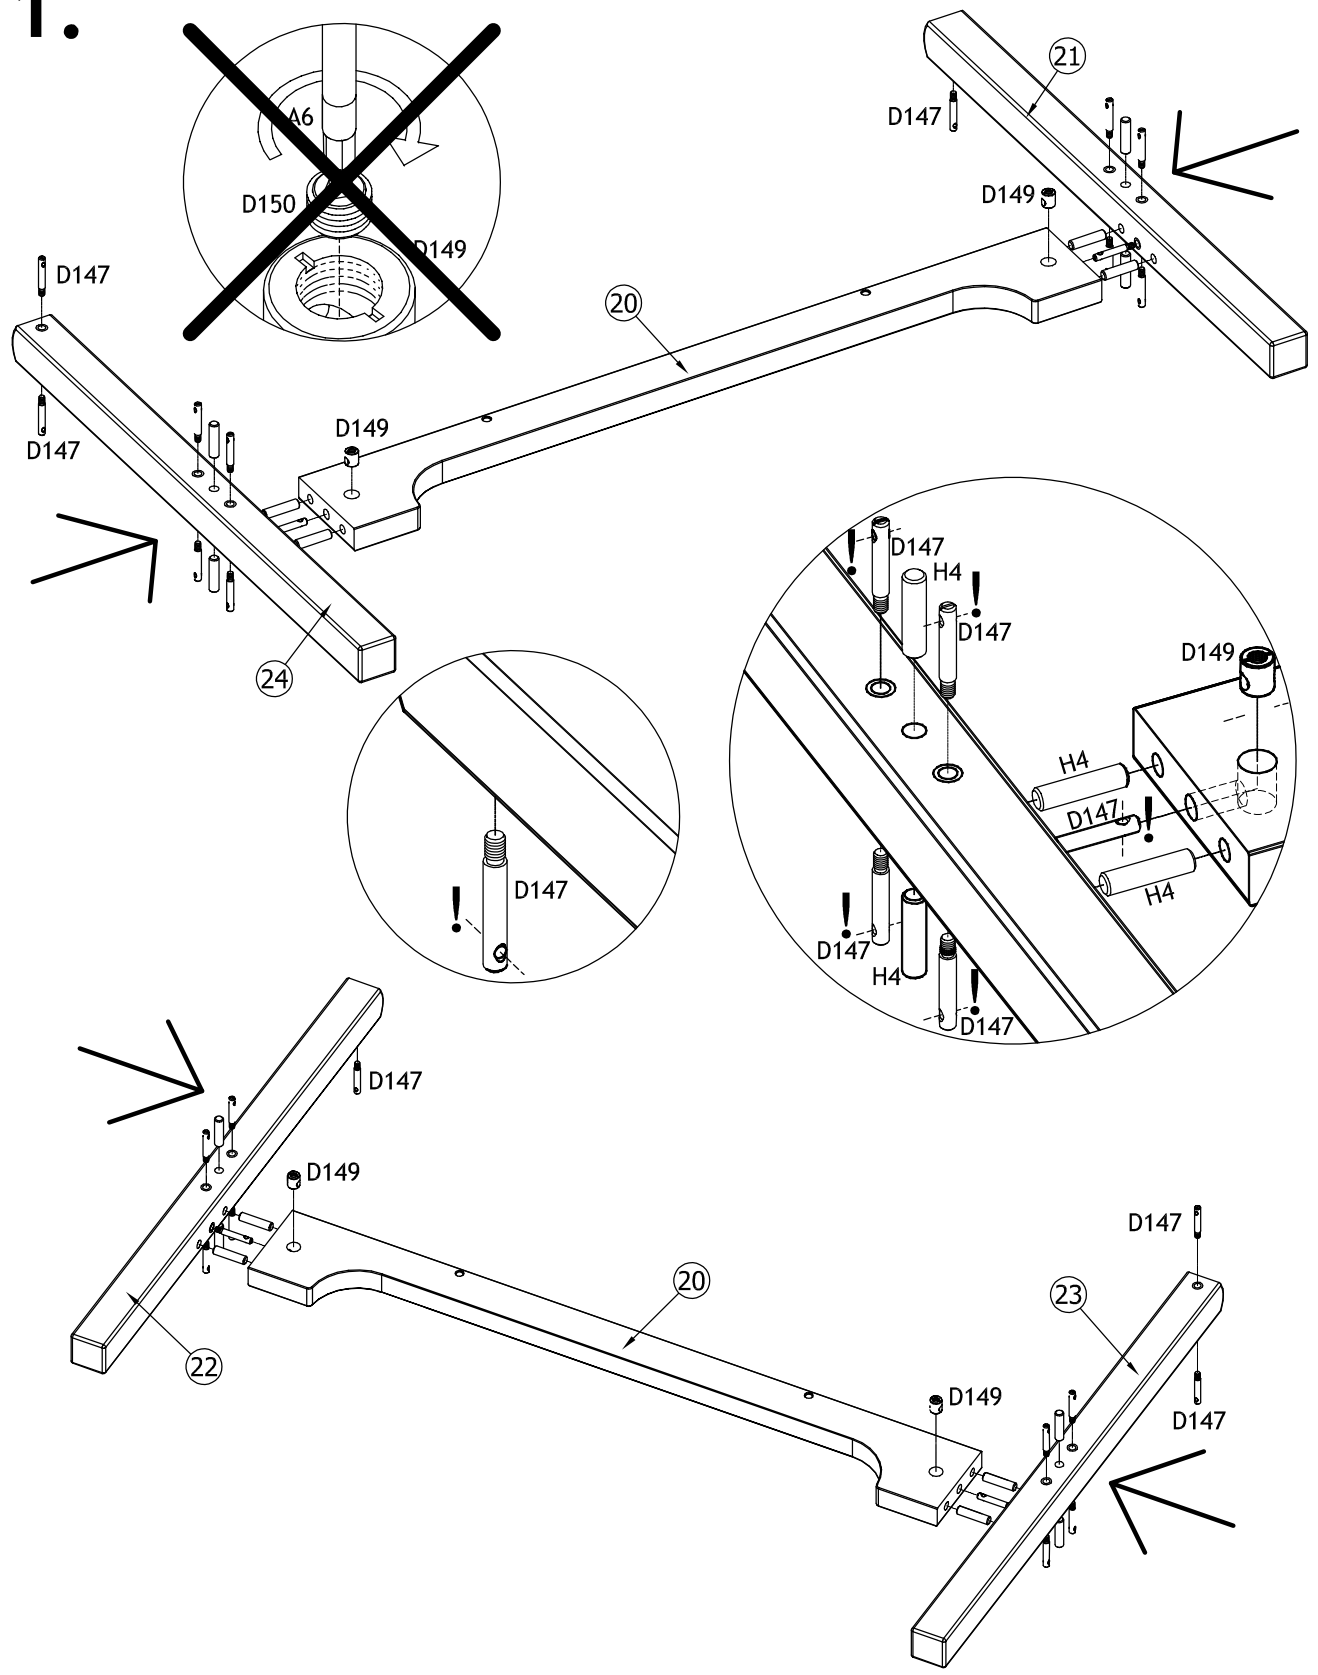

Be aware that the bed is very exposed to lacquer damage on the corners and edges due to all the different parts. Therefore you must be very careful when assembling the bed.

Insert the mounting bolt D147 fully – turn it a bit backwards in order for the hole to have the same direction as the matching bearing D149 (see indication on bearing D149)

Schrauben Sie den Bolzen D147 in den Boden. Drehen Sie ihn dann etwas zurück, bis das Loch in die Richtung der zugehörigen Buchse D149 zeigt (siehe Markierung auf der Buchse D149).

D147		x26	H4		x16	D149		x4
		Ø10x46 M6			Ø10x40			Ø16x20

1.

D149		x12 Ø16x20	D150		x16 M10 SW4	A27		x4 Ø7x50
A6		x1 4 mm				A5		x1 4 mm

## 2.

D149		x10 Ø16x20	D150		x10 M10 SW4	A5		x1 4 mm
------	---	---------------	------	---	----------------	----	---	------------