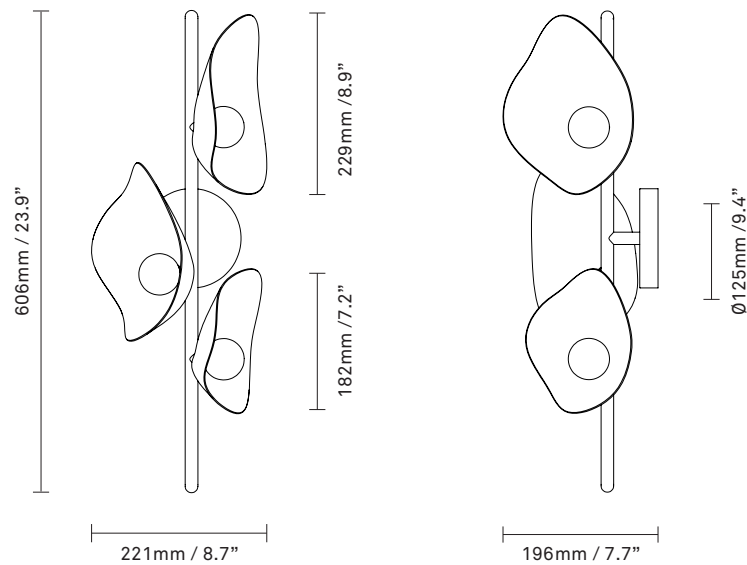

NUURA

FLORII 3 WALL
dark bronze / white

Design: Jessica Vedel, 2024

Florii 3 Wall is an oblong wall lamp that gracefully unfolds into three petals from where an integrated LED light softly diffuses.

Explore the rest of the Florii collection on our website, [here](#)

Product no.: EU - 2125002

Type: Wall lamp - indoor

Colour: Metal: dark broze, white

Materials: Powder coated metal, glass

Dimensions: 606mm / 23.9" x 221mm / 8.7" x 96mm / 7.7"

Weight: 1100g

Packaging: Dimensions: L: 655mm / 25.8" x W: 225mm / 8.9" x H: 183mm / 7.2"
Weight: 1390g
Total weight incl. product: 2490g
Number of parcels: 1
Material: Brown cardboard

Photometric: Luminous flux: 960lm
CCT.: 2700 K
SDCM.: < 3
CRI: > 90 Ra

Phase dimmable (mains dimm) with most LED compatible TRIAC dimmers.

Works with appropriate lighting control module. Module can be added to delivery on request.