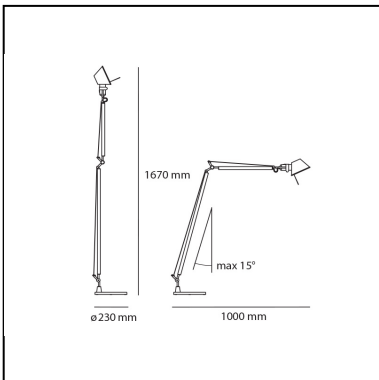

Tolomeo Reading Floor - Black - Body Lamp

Michele De Lucchi
Giancarlo Fassina

IP20     

LUMINAIRE

- Watt: **100W**
- Voltage: **220V-240V**
- Delivered lumens output: **804lm**
- Efficiency: **58%**
- Efficacy: **8.04lm/W**
- CRI: **100**

Notes

Possibility to mount LED source on E27 Socket. Complete lamp consists of body lamp + accessories

DESCRIPTION

The code is referred to the body lamp only

PRODUCT CODE: A013930

FEATURES

- Article Code: **A013930**
- Colour: **Black**
- Installation: **Floor**
- Material: **Aluminium, steel**
- Series: **Design Collection**
- design by: **Michele De Lucchi, Giancarlo Fassina**

DIMENSIONS

- Base Diameter: **cm 23**
- Max Extension Height: **cm 167**
- Max Extension Length: **cm 100**
- Impact Resistance: **N/D**
- Glow Wire Test: **N/D°**

NOT INCLUDED SOURCES

- Category: **HALO**
- Number: **1**
- Lbs: **A60**
- Watt: **77W**
- Socket: **E27**
- Color Rendering: **1a**
- Color temperature (K): **2900K**
- Duration (h): **1000h**