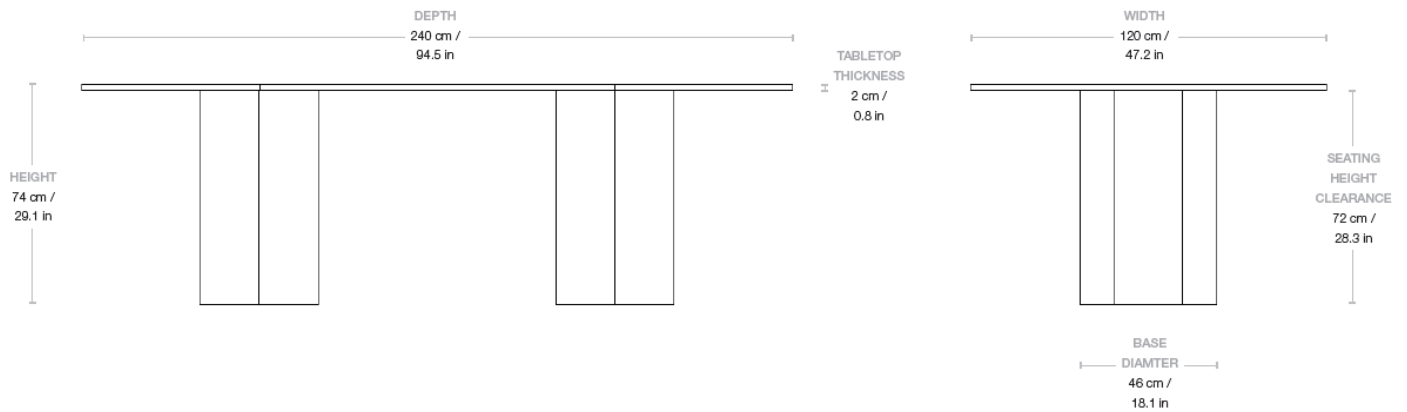

## Dimensions

|                          |                  |
|--------------------------|------------------|
| WIDTH                    | 120 cm / 47.2 in |
| DEPTH                    | 240 cm / 94.5 in |
| HEIGHT                   | 74 cm / 29.1 in  |
| SEATING HEIGHT CLEARANCE | 72 cm / 28.3 in  |
| TABLE TOP THICKNESS      | 2 cm / 0.8 in    |
| DIAMETER OF COLUMN/LEG   | 46 cm / 18.1 in  |