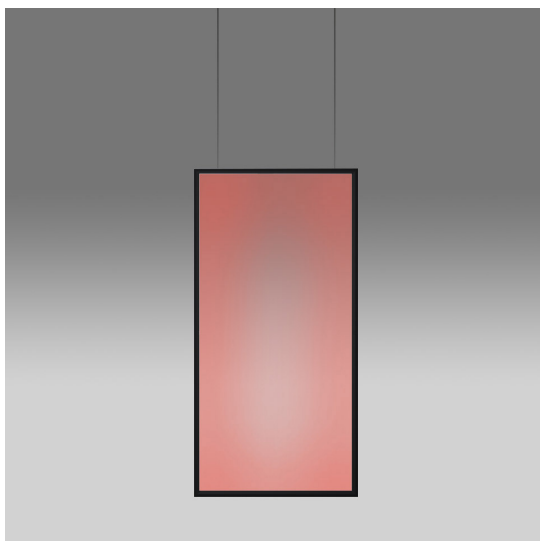

# Discovery Space Rectangular - RGBW - Bronze - App Compatible

Ernesto Gismondi

IP20    Dimmerable: 

## LUMINAIRE

- Watt: **54W**
- Voltage: **220-240V**
- Delivered lumens output: **2664lm**
- Efficiency: **100%**
- Efficacy: **49.33lm/W**
- CRI: **80**
- Dimmable Typology: **APP**

## DESCRIPTION

Discovery is an unobtrusive, utterly absent and immaterial element. Its volume is only perceived when switched on, thanks to the light that outlines the central emitting surface. The result is a uniform light, ideal for working environments. The company's great optoelectronic skills, combined with a thorough culture of design and with technological know-how, produces a perfectly all-purpose and surprising solution, which translates innovation into emotional perception.

## DIMENSIONS

- Length: **cm 73.5**
- Width: **cm 1.7**
- Height: **cm 147**
- Max Height from ceiling: **cm 297**