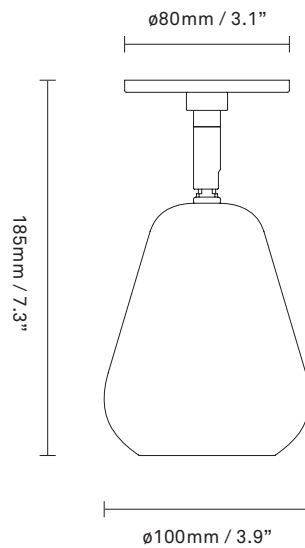

NUURA

ANOLI SPOT RECESSED
black / black

Design: Sofie Refer, 2024

Anoli Spot Recessed is designed for mounting to a ceiling or wall for a seamless finish. An excellent choice when space is at a premium, it delivers bright task light from its adjustable arm.
Explore the rest of the Anoli collection on our website, [here](#)

Materials: Powder-coated metal

Dimensions: 185mm / 7.2in Ø100mm / 3.9in

Light source: Socket: GU10
 Max wattage: 10W LED
 Voltage (V): 220-240V

Weight: Armature : 350g

See recommended light source [here](#)

Packaging: Dimensions: L: 125mm / x4.9in
 x W: 125mm/ 4.9in x H: 240mm / 9..4in
 Weight: 140g
 Total weight incl. product: 490g
 Number of parcels: 1
 Material: Brown cardboard

Light sources not included