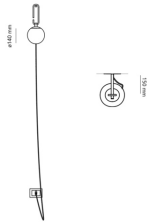

nh Wall

Neri&Hu

IP20   

LUMINAIRE

- Watt: **4W**
- Voltage: **220-240V**
- Delivered lumens output: **257lm**
- CCT: **3000K**
- Efficiency: **80%**
- Efficacy: **64.31lm/W**
- CRI: **0**

Notes

Maximum bulb length: 80mm. Maximum bulb diameter: 50mm

PRODUCT CODE: 1277010A

FEATURES

- Article Code: **1277010A**
- Colour: **Black/brass**
- Installation: **Wall**
- Material: **Blown glass, brushed brass**
- Series: **Design Collection**
- Environment: **Indoor**
- design by: **Neri&Hu**

DIMENSIONS

- Length: **cm 32**
- Diameter: **cm 14**
- Depth: **cm 15**

SOURCES NOT INCLUDED

- Category: **LED RETROFIT**
- Number: **1**
- Watt: **5W**
- Socket: **E14**