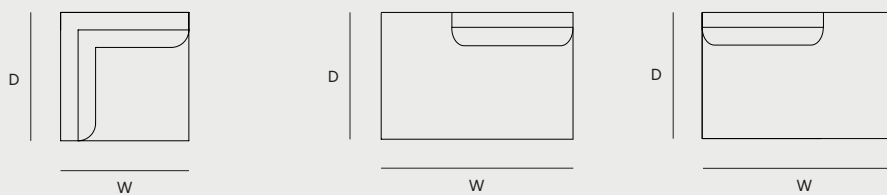

Module Overview

Module	Narrow Left, Module 30	Narrow Middle, Module 50	Narrow Right, Module 40
Dimensions	Height: 700 mm / 27.6" Width: 1005 mm / 39.6" Depth: 880 mm / 34.6" Seat Height: 420 mm / 16.5" Seat Width: 860 mm / 33.9" Seat Depth: 640 mm / 25.2"	Height: 700 mm / 27.6" Width: 880 mm / 34.6" Depth: 880 mm / 34.6" Seat Height: 420 mm / 16.5" Seat Width: 880 mm / 34.6" Seat Depth: 640 mm / 25.2"	Height: 700 mm / 27.6" Width: 1005 mm / 39.6" Depth: 880 mm / 34.6" Seat Height: 420 mm / 16.5" Seat Width: 860 mm / 33.9" Seat Depth: 640 mm / 25.2"
Packaging Dimensions	Height: 850 mm / 33.5" Width: 1100 mm / 43.3" Depth: 1150 mm / 45.3"	Height: 850 mm / 33.5" Width: 1100 mm / 43.3" Depth: 1100 mm / 43.3"	Height: 850 mm / 33.5" Width: 1100 mm / 43.3" Depth: 1150 mm / 45.3"
Weight	42 kg / 92.6 lbs	35 kg / 77.2 lbs	42 kg / 92.6 lbs
Weight incl Packaging	47 kg / 103.6 lbs	40 kg / 88.2 lbs	47 kg / 103.6 lbs

Module	Corner, Module 20	Open End Left, Module 33	Open End Right, Module 43
Dimensions	Height: 700 mm / 34.6" Width: 880 mm / 34.6" Depth: 880 mm / 34.6" Seat Height: 420 mm / 16.5" Seat Width: 740 mm / 29.1" Seat Depth: 640 mm / 25.2"	Height: 700 mm / 34.6" Width: 1320 mm / 52" Depth: 880 mm / 34.6" Seat Height: 420 mm / 16.5" Seat Width: 1320 mm / 52" Seat Depth: 640 mm / 25.2"	Height: 700 mm / 34.6" Width: 1320 mm / 52" Depth: 880 mm / 34.6" Seat Height: 420 mm / 16.5" Seat Width: 1320 mm / 52" Seat Depth: 640 mm / 25.2"
Packaging Dimensions	Height: 850 mm / 33.5" Width: 1100 mm / 43.3" Depth: 1100 mm / 43.3"	Height: 850 mm / 33.5" Width: 1470 mm / 57.9" Depth: 1100 mm / 43.3"	Height: 850 mm / 33.5" Width: 1470 mm / 57.9" Depth: 1100 mm / 43.3"
Weight	40 kg / 88.2 lbs	40 kg / 88.2 lbs	40 kg / 88.2 lbs
Weight incl Packaging	45 kg / 99.2 lbs	45 kg / 99.2 lbs	45 kg / 99.2 lbs