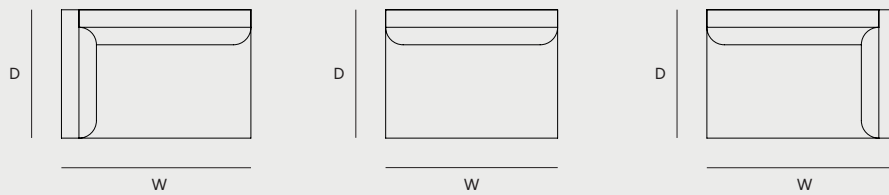

Module Overview

Module	Narrow Left, Module 30	Narrow Middle, Module 50	Narrow Right, Module 40
Dimensions	Height: 700 mm / 27.6" Width: 1005 mm / 39.6" Depth: 880 mm / 34.6" Seat Height: 420 mm / 16.5" Seat Width: 860 mm / 33.9" Seat Depth: 640 mm / 25.2"	Height: 700 mm / 27.6" Width: 880 mm / 34.6" Depth: 880 mm / 34.6" Seat Height: 420 mm / 16.5" Seat Width: 880 mm / 34.6" Seat Depth: 640 mm / 25.2"	Height: 700 mm / 27.6" Width: 1005 mm / 39.6" Depth: 880 mm / 34.6" Seat Height: 420 mm / 16.5" Seat Width: 860 mm / 33.9" Seat Depth: 640 mm / 25.2"
Packaging Dimensions	Height: 850 mm / 33.5" Width: 1100 mm / 43.3" Depth: 1150 mm / 45.3"	Height: 850 mm / 33.5" Width: 1100 mm / 43.3" Depth: 1100 mm / 43.3"	Height: 850 mm / 33.5" Width: 1100 mm / 43.3" Depth: 1150 mm / 45.3"
Weight	42 kg / 92.6 lbs	35 kg / 77.2 lbs	42 kg / 92.6 lbs
Weight incl Packaging	47 kg / 103.6 lbs	40 kg / 88.2 lbs	47 kg / 103.6 lbs

Module	Corner, Module 20	Open End Left, Module 33	Open End Right, Module 43
Dimensions	Height: 700 mm / 34.6" Width: 880 mm / 34.6" Depth: 880 mm / 34.6" Seat Height: 420 mm / 16.5" Seat Width: 740 mm / 29.1" Seat Depth: 640 mm / 25.2"	Height: 700 mm / 34.6" Width: 1320 mm / 52" Depth: 880 mm / 34.6" Seat Height: 420 mm / 16.5" Seat Width: 1320 mm / 52" Seat Depth: 640 mm / 25.2"	Height: 700 mm / 34.6" Width: 1320 mm / 52" Depth: 880 mm / 34.6" Seat Height: 420 mm / 16.5" Seat Width: 1320 mm / 52" Seat Depth: 640 mm / 25.2"
Packaging Dimensions	Height: 850 mm / 33.5" Width: 1100 mm / 43.3" Depth: 1100 mm / 43.3"	Height: 850 mm / 33.5" Width: 1470 mm / 57.9" Depth: 1100 mm / 43.3"	Height: 850 mm / 33.5" Width: 1470 mm / 57.9" Depth: 1100 mm / 43.3"
Weight	40 kg / 88.2 lbs	40 kg / 88.2 lbs	40 kg / 88.2 lbs
Weight incl Packaging	45 kg / 99.2 lbs	45 kg / 99.2 lbs	45 kg / 99.2 lbs