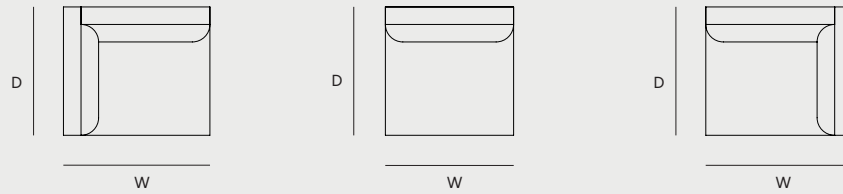

Module Overview

Module	Narrow Left, Module 30	Narrow Middle, Module 50	Narrow Right, Module 40
Dimensions	Height: 700 mm / 27.6" Width: 1005 mm / 39.6" Depth: 880 mm / 34.6" Seat Height: 420 mm / 16.5" Seat Width: 860 mm / 33.9" Seat Depth: 640 mm / 25.2"	Height: 700 mm / 27.6" Width: 880 mm / 34.6" Depth: 880 mm / 34.6" Seat Height: 420 mm / 16.5" Seat Width: 880 mm / 34.6" Seat Depth: 640 mm / 25.2"	Height: 700 mm / 27.6" Width: 1005 mm / 39.6" Depth: 880 mm / 34.6" Seat Height: 420 mm / 16.5" Seat Width: 860 mm / 33.9" Seat Depth: 640 mm / 25.2"
Packaging Dimensions	Height: 850 mm / 33.5" Width: 1100 mm / 43.3" Depth: 1150 mm / 45.3"	Height: 850 mm / 33.5" Width: 1100 mm / 43.3" Depth: 1100 mm / 43.3"	Height: 850 mm / 33.5" Width: 1100 mm / 43.3" Depth: 1150 mm / 45.3"
Weight	42 kg / 92.6 lbs	35 kg / 77.2 lbs	42 kg / 92.6 lbs
Weight incl Packaging	47 kg / 103.6 lbs	40 kg / 88.2 lbs	47 kg / 103.6 lbs

Module	Corner, Module 20	Open End Left, Module 33	Open End Right, Module 43
Dimensions	Height: 700 mm / 34.6" Width: 880 mm / 34.6" Depth: 880 mm / 34.6" Seat Height: 420 mm / 16.5" Seat Width: 740 mm / 29.1" Seat Depth: 640 mm / 25.2"	Height: 700 mm / 34.6" Width: 1320 mm / 52" Depth: 880 mm / 34.6" Seat Height: 420 mm / 16.5" Seat Width: 1320 mm / 52" Seat Depth: 640 mm / 25.2"	Height: 700 mm / 34.6" Width: 1320 mm / 52" Depth: 880 mm / 34.6" Seat Height: 420 mm / 16.5" Seat Width: 1320 mm / 52" Seat Depth: 640 mm / 25.2"
Packaging Dimensions	Height: 850 mm / 33.5" Width: 1100 mm / 43.3" Depth: 1100 mm / 43.3"	Height: 850 mm / 33.5" Width: 1470 mm / 57.9" Depth: 1100 mm / 43.3"	Height: 850 mm / 33.5" Width: 1470 mm / 57.9" Depth: 1100 mm / 43.3"
Weight	40 kg / 88.2 lbs	40 kg / 88.2 lbs	40 kg / 88.2 lbs
Weight incl Packaging	45 kg / 99.2 lbs	45 kg / 99.2 lbs	45 kg / 99.2 lbs