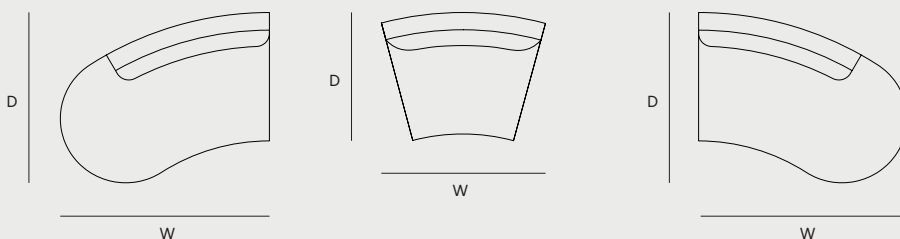

Module	Curved Open End Left, Module 32	Curved Middle, Module 52	Curved Open End Right, Module 42
Dimensions	Height: 700 mm / 34.6" Width: 1400 mm / 55.1" Depth: 1160 mm / 45.7" Seat Height: 420 mm / 16.5" Seat Width: 1400 mm / 55.1" Seat Depth: 640 mm / 25.2"	Height: 700 mm / 34.6" Width: 1350 mm / 53.2" Depth: 900 mm / 35.3" Seat Height: 420 mm / 16.5" Seat Width: 1350 mm / 53.2" Seat Depth: 640 mm / 25.2"	Height: 700 mm / 34.6" Width: 1400 mm / 55.1" Depth: 1160 mm / 45.7" Seat Height: 420 mm / 16.5" Seat Width: 1400 mm / 55.1" Seat Depth: 640 mm / 25.2"
Packaging Dimensions	Height: 850 mm / 33.5" Width: 1550 mm / 61" Depth: 1200 mm / 47.2"	Height: 850 mm / 33.5" Width: 1200 mm / 47.2" Depth: 1500 mm / 59"	Height: 850 mm / 33.5" Width: 1550 mm / 61" Depth: 1200 mm / 47.2"
Weight	45 kg / 99.2 lbs	35 kg / 77.2 lbs	45 kg / 99.2 lbs
Weight incl Packaging	50 kg / 110.2 lbs	40 kg / 88.2 lbs	50 kg / 110.2 lbs