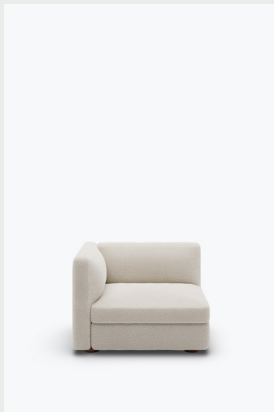

Module	Ottoman Square	Ottoman Round
Dimensions	Height: 420 mm / 16.5" Width: 880 mm / 34.6" Depth: 880 mm / 34.6"	Height: 420 mm / 16.5" Width: 880 mm / 34.6" Depth: 880 mm / 34.6"
Packaging Dimensions	Height: 570 mm / 22.4" Width: 1100 mm / 43.3" Depth: 1100 mm / 43.3"	Height: 570 mm / 22.4" Width: 1100 mm / 43.3" Depth: 1100 mm / 43.3"
Weight	17 kg / 37.5 lbs	15 kg / 33.1 lbs
Weight incl Packaging	23 kg / 50.7 lbs	20 kg / 44.1 lbs

Versions

Item No: 43130
Variant: Narrow Left, Module 30