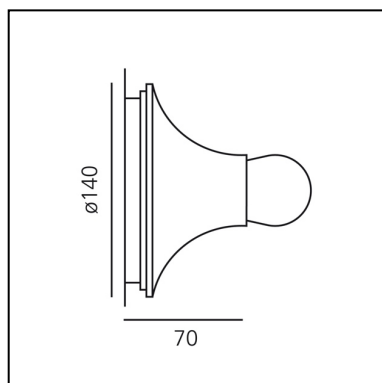

Teti White

Vico Magistretti

IP20    Dimmerable: 

LUMINAIRE

- Watt: **30W**
- Voltage: **220V-240V**

Notes

Packaged individually. It is possible to create multiple configurations.

PRODUCT CODE: A048120

FEATURES

- Article Code: **A048120**
- Colour: **White**
- Installation: **CeilingWall**
- Material: **Polycarbonate**
- Series: **Design Collection**
- Environment: **Indoor**
- Area contract: **Residential**
- Emission: **Direct**
- design by: **Vico Magistretti**

DIMENSIONS

- Width: **cm 7**
- Diameter: **cm 14**

NOT INCLUDED SOURCES

- Category: **HALO**
- Number: **1**
- Watt: **30W**
- Socket: **E27**
- Color temperature (K): **2800K**

ALTERNATIVE SOURCES

- Category: **LED RETROFIT**
- Number: **1**
- Watt: **6W**
- Delivered lumens output: **470lm**
- Socket: **E27**