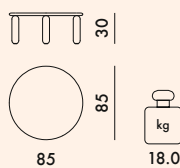

NEW!

UNDIQUE MAS 2023

Design Patricia Urquiola

The mark of responsible forestry

4168

4170

4173

417400

x3 KIT RO h. 51 + GR h. 30 + AR h. 44

FRAME

Polyester lacquered beech wood

TOP

Polyester lacquered MDF

Product made of FSC™ certified wood

*adjustable foot

4168	1	12.0	0.175	50X50X14
4170	1	22.0	0.370	87X87X14
4173	1	24.0	0.436	120X62X14
4174	1	12.0	0.175	50X50X14
	1	22.0	0.370	87X87X14
	1	24.0	0.436	120X62X14