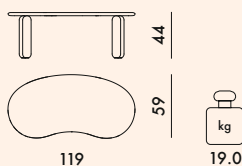

4173

417400

x3 KIT RO h. 51 + GR h. 30 + AR h. 44

FRAME

Polyester lacquered beech wood