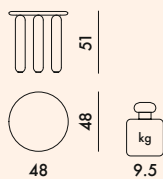

NEW!

UNDIQUE MAS 2023

Design Patricia Urquiola

The mark of responsible forestry

4168

4170

4173

417400

x3 KIT RO h. 51 + GR h. 30 + AR h. 44

FRAME

Polyester lacquered beech wood

TOP

Polyester lacquered MDF

Product made of FSC™ certified wood

*adjustable foot

4168	1	12.0	0.175	50X50X14
4170	1	22.0	0.370	87X87X14
4173	1	24.0	0.436	120X62X14
4174	1	12.0	0.175	50X50X14
	1	22.0	0.370	87X87X14
	1	24.0	0.436	120X62X14