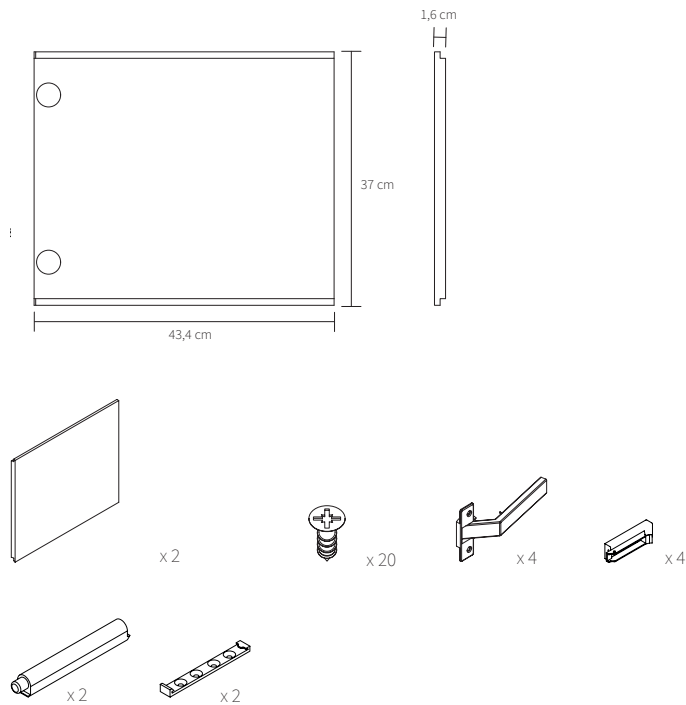

GEJST

SCENE

Michael Rem, 2013

Type Doors

Colours Black oak Light oak

Scene is a modular system, designed by Michael Rem for Gejst. Module by module the system can be build up high, extended to the sides and be customized with side panels, doors or back panels made in oak.

GEJST

SPECIFICATIONS

Product category	Storage
Item no.	20220 - 20225
EAN code	5712731202206 - 5712731202251
Country of origin	Denmark
Tarif	9403.30.91.00
Materials	Oak
Colour	Black oak or Light Oak
Product dimensions (H x L x W)	37 cm x 43,4 cm x 1,6 cm
Packaging dimensions (H x L x W)	4 cm x 66 cm x 38 cm
Product weight	4 kg
Cleaning	Use a soft dry cloth to clean the product Do not use household cleaners.