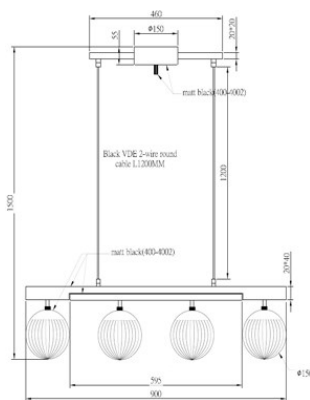

Cable/Connection

Type of cable	Round plastic
Cable length (cm)	1.2m

Dimmer

Dimmer included	No
-----------------	----

Transformer

Transformer included	No
----------------------	----

Technical properties

Socket 1	E14
Socket 1 Max Watt	5W
Socket 1 (V)	230V
Socket 1	4pcs
Recommended bulb socket 1	LED classic
Bulb included	No
Indoor/Outdoor	Inomhus
Protection class	I
Installation method	Ceiling hook
Material	Metal