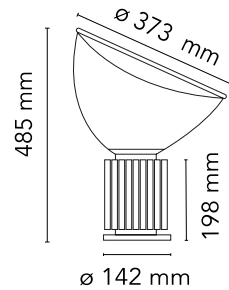

FLOS

F6604004 Silver

Taccia Small

Designed by Achille and Pier Giacomo Castiglioni, 1962

16W - N/Dlm - 2700K

Table lamp providing indirect and reflected light. Reflector in painted aluminium, gloss white on the outside and matt white on the inside. Directionable diffuser in transparent blown glass. Body in matt black or naturally anodized extruded aluminium. Base in nickel-plated ABS+PC. Electric cable of useful length 190 cm, with dimmer switch for ON/OFF and adjustment of the light flow between 10-100%. Plug-in power supply with interchangeable plugs.

Are you a professional and your project needs consulting and support?

[BOOK AN APPOINTMENT](#)

Main specifications

EAN	8059607006733
Mounting	Table floor
Environment	Indoor dry location
Light source type	LED
LED type	LED array
Lamp holder	COB LED
Number of heads	1
Power (W)	16
System flux (lm)	N/D

Physical

Colour	Silver
Cord length (mm)	1900
Net weight (kg)	4.25
Package volume (m3)	0.11
IP	20
IP external	20

Download

Mounting instructions	↓ PDF
Mounting instructions	↓ PDF
Spare Parts	↓ PDF

Ecodesign and Energy Labelling