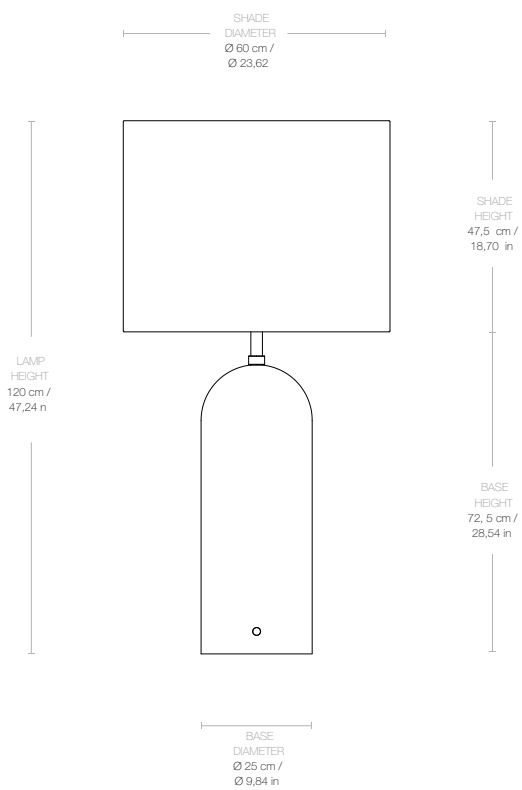

## Dimensions

LAMP WIDTH

60 cm

LAMP DEPTH

60 cm

LAMP HEIGHT

120 cm

SHADE DIAMETER

Ø 60 cm

SHADE HEIGHT

47,5 cm

BASE DIAMETER

Ø 25 cm

BASE HEIGHT

72,5 cm

CORD LENGTH

200 cm

## Packaging

NUMBER OF PARCELS	1
PACKAGING LENGTH	112,5 cm
PACKAGING WIDTH	43 cm
PACKAGING HEIGHT	57 cm
PACKAGING WEIGHT	9,35 kg
GROSS WEIGHT	87,85 kg

---