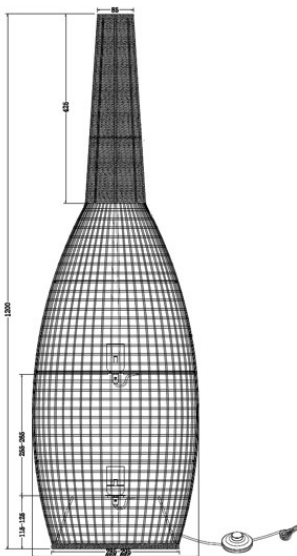

Product Specification: Seagrass golvlampa natur

2022-10-17

4100870-5507

BY
RYDÉNS
GNOSJÖ - SWEDEN
SINCE 1958

LED

Bulb included	No

Transformer

Transformer included	No

Technical properties

Socket 1	E27
Socket 1 Max Watt	40W
Socket 1 (V)	230V
Socket 1	2pcs
Recommended bulb socket 1	LED filament globe
Bulb included	No
Switch position	Cable
Indoor/Outdoor	Indoor
Protection class	II
Material	Jute

Dimmer

Dimmer included	No

Cable/Connection

Type of cable	Flat plastic
Cable length (cm)	2.5m

byrydens.com
info@byrydens.se

AB Rydén i Gnosjö
Box138, SE-33523 Gnosjö, Sweden
Phone +46 (0) 370 33 30 40
info@byrydens.se
www.byrydens.com