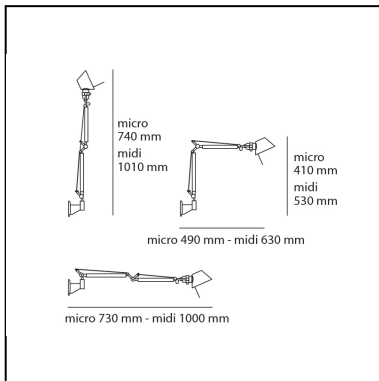

Tolomeo Micro Wall - Black - Body Lamp

Michele De Lucchi
Giancarlo Fassina

LUMINAIRE

- Watt: **40W**
- Voltage: **220V-240V**
- Delivered lumens output: **244lm**
- Efficiency: **57%**
- Efficacy: **6.1lm/W**
- CRI: **100**

Notes

Possibility to mount LED source on E14 Socket. Complete lamp consists of body lamp + accessories

DESCRIPTION

Cantilevered arms in polished aluminium; diffuser in black aluminium; joints and wall support in polished aluminium. System of spring balancing. The code refers to the luminaire's body only

PRODUCT CODE: A010930

FEATURES

- Article Code: **A010930**
- Colour: **Black**
- Installation: **Wall**
- Material: **Aluminium**
- Series: **Design Collection**
- design by: **Michele De Lucchi, Giancarlo Fassina**

DIMENSIONS

- Length: **cm 49**
- Height: **cm 41**
- Max Extension Height: **cm 74**
- Max Extension Length: **cm 73**

NOT INCLUDED SOURCES

- Category: **HALO**
- Number: **1**
- Lbs: **Qt26**
- Watt: **46W**
- Socket: **E14**
- Color Rendering: **1a**
- Color temperature (K): **3000K**

ALTERNATIVE SOURCES