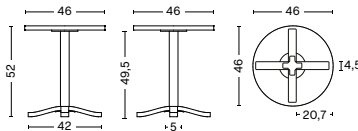

DIMENSIONS

PASTIS CHAIR

WIDTH 48,5 CM | 19"
 DEPTH 50 CM | 19.75"
 HEIGHT 80 CM | 31.50"
 SEAT HEIGHT 47 CM | 18.50"
 SEAT DEPTH 38 CM | 15"

PASTIS ARMCHAIR

WIDTH 59,5 CM | 23.50"
 DEPTH 50 CM | 19.75"
 HEIGHT 80 CM | 31.50"
 SEAT HEIGHT 47 CM | 18.50"
 SEAT DEPTH 38 CM | 15"

PASTIS TABLE

DIAMETER 46 CM | 18.25"
 HEIGHT 40 CM | 15.75"

PASTIS TABLE

DIAMETER 46 CM | 18.25"
 HEIGHT 52 CM | 20.50"

PASTIS TABLE

DIAMETER 70 CM | 27.50"
 HEIGHT 74 CM | 29.25"

PASTIS TABLE

DIAMETER 90 CM | 35.50"
 HEIGHT 74 CM | 29.25"