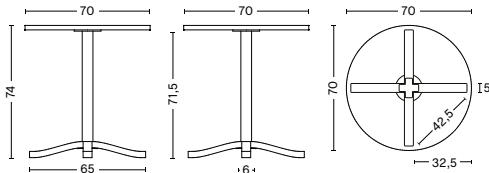

DIMENSIONS

PASTIS CHAIR

WIDTH 48,5 CM | 19"
 DEPTH 50 CM | 19.75"
 HEIGHT 80 CM | 31.50"
 SEAT HEIGHT 47 CM | 18.50"
 SEAT DEPTH 38 CM | 15"

PASTIS ARMCHAIR

WIDTH 59,5 CM | 23.50"
 DEPTH 50 CM | 19.75"
 HEIGHT 80 CM | 31.50"
 SEAT HEIGHT 47 CM | 18.50"
 SEAT DEPTH 38 CM | 15"

PASTIS TABLE

DIAMETER 46 CM | 18.25"
 HEIGHT 40 CM | 15.75"

PASTIS TABLE

DIAMETER 46 CM | 18.25"
 HEIGHT 52 CM | 20.50"

PASTIS TABLE

DIAMETER 70 CM | 27.50"
 HEIGHT 74 CM | 29.25"

PASTIS TABLE

DIAMETER 90 CM | 35.50"
 HEIGHT 74 CM | 29.25"