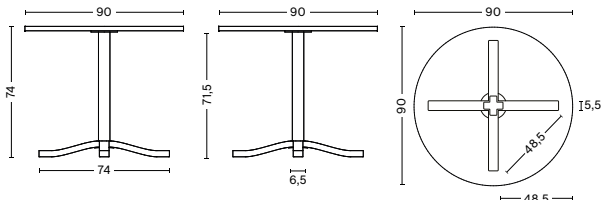

DIMENSIONS

PASTIS CHAIR

WIDTH 48,5 CM | 19"
 DEPTH 50 CM | 19.75"
 HEIGHT 80 CM | 31.50"
 SEAT HEIGHT 47 CM | 18.50"
 SEAT DEPTH 38 CM | 15"

PASTIS ARMCHAIR

WIDTH 59,5 CM | 23.50"
 DEPTH 50 CM | 19.75"
 HEIGHT 80 CM | 31.50"
 SEAT HEIGHT 47 CM | 18.50"
 SEAT DEPTH 38 CM | 15"

PASTIS TABLE

DIAMETER 46 CM | 18.25"
 HEIGHT 40 CM | 15.75"

PASTIS TABLE

DIAMETER 46 CM | 18.25"
 HEIGHT 52 CM | 20.50"

PASTIS TABLE

DIAMETER 70 CM | 27.50"
 HEIGHT 74 CM | 29.25"

PASTIS TABLE

DIAMETER 90 CM | 35.50"
 HEIGHT 74 CM | 29.25"