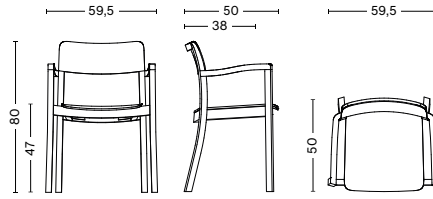

DIMENSIONS

PASTIS CHAIR

WIDTH 48,5 CM | 19"
 DEPTH 50 CM | 19.75"
 HEIGHT 80 CM | 31.50"
 SEAT HEIGHT 47 CM | 18.50"
 SEAT DEPTH 38 CM | 15"

PASTIS ARMCHAIR

WIDTH 59,5 CM | 23.50"
 DEPTH 50 CM | 19.75"
 HEIGHT 80 CM | 31.50"
 SEAT HEIGHT 47 CM | 18.50"
 SEAT DEPTH 38 CM | 15"

PASTIS TABLE

DIAMETER 46 CM | 18.25"
 HEIGHT 40 CM | 15.75"

PASTIS TABLE

DIAMETER 46 CM | 18.25"
 HEIGHT 52 CM | 20.50"

PASTIS TABLE

DIAMETER 70 CM | 27.50"
 HEIGHT 74 CM | 29.25"

PASTIS TABLE

DIAMETER 90 CM | 35.50"
 HEIGHT 74 CM | 29.25"