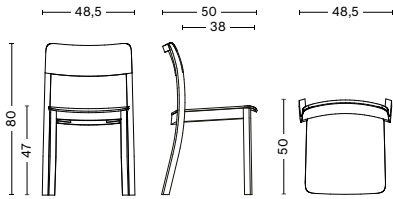

DIMENSIONS

PASTIS CHAIR

WIDTH 48,5 CM | 19"
 DEPTH 50 CM | 19.75"
 HEIGHT 80 CM | 31.50"
 SEAT HEIGHT 47 CM | 18.50"
 SEAT DEPTH 38 CM | 15"

PASTIS ARMCHAIR

WIDTH 59,5 CM | 23.50"
 DEPTH 50 CM | 19.75"
 HEIGHT 80 CM | 31.50"
 SEAT HEIGHT 47 CM | 18.50"
 SEAT DEPTH 38 CM | 15"

PASTIS TABLE

DIAMETER 46 CM | 18.25"
 HEIGHT 40 CM | 15.75"

PASTIS TABLE

DIAMETER 46 CM | 18.25"
 HEIGHT 52 CM | 20.50"

PASTIS TABLE

DIAMETER 70 CM | 27.50"
 HEIGHT 74 CM | 29.25"

PASTIS TABLE

DIAMETER 90 CM | 35.50"
 HEIGHT 74 CM | 29.25"