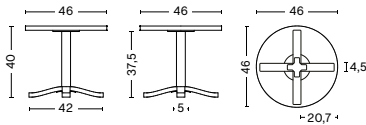

DIMENSIONS

PASTIS CHAIR

WIDTH 48,5 CM | 19"
 DEPTH 50 CM | 19.75"
 HEIGHT 80 CM | 31.50"
 SEAT HEIGHT 47 CM | 18.50"
 SEAT DEPTH 38 CM | 15"

PASTIS ARMCHAIR

WIDTH 59,5 CM | 23.50"
 DEPTH 50 CM | 19.75"
 HEIGHT 80 CM | 31.50"
 SEAT HEIGHT 47 CM | 18.50"
 SEAT DEPTH 38 CM | 15"

PASTIS TABLE

DIAMETER 46 CM | 18.25"
 HEIGHT 40 CM | 15.75"

PASTIS TABLE

DIAMETER 46 CM | 18.25"
 HEIGHT 52 CM | 20.50"

PASTIS TABLE

DIAMETER 70 CM | 27.50"
 HEIGHT 74 CM | 29.25"

PASTIS TABLE

DIAMETER 90 CM | 35.50"
 HEIGHT 74 CM | 29.25"